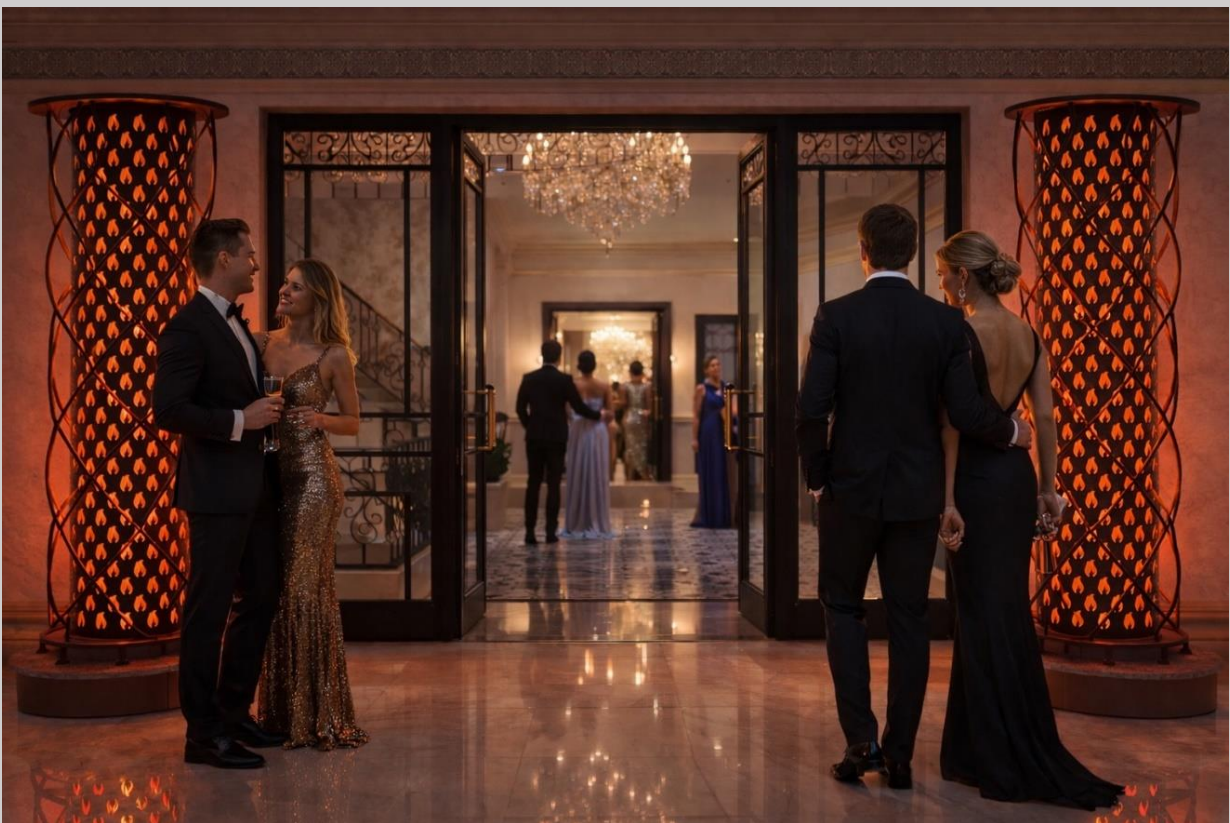

Indoor Luxury Floor Lanterns PRODUCT INFORMATION SHEET

Indoor Luxury Entrance Lanterns

Transform your entryway into a statement of refined elegance with our luxury indoor hallway floor lanterns. Designed to frame your space with a warm, inviting glow, they blend sculptural artistry with functional lighting, creating a sophisticated ambiance the moment guests arrive. Their intricate metalwork and soft illumination add depth, texture, and a sense of grandeur to otherwise transitional spaces, making your hallway feel like a curated experience rather than just a passage. Perfect for homeowners who value both design and atmosphere, these lanterns elevate everyday living into something quietly extraordinary.

Available in a wide range of lantern grille styles and finishes to suit your design scheme.

More information available upon request.

© PADS Design Studio