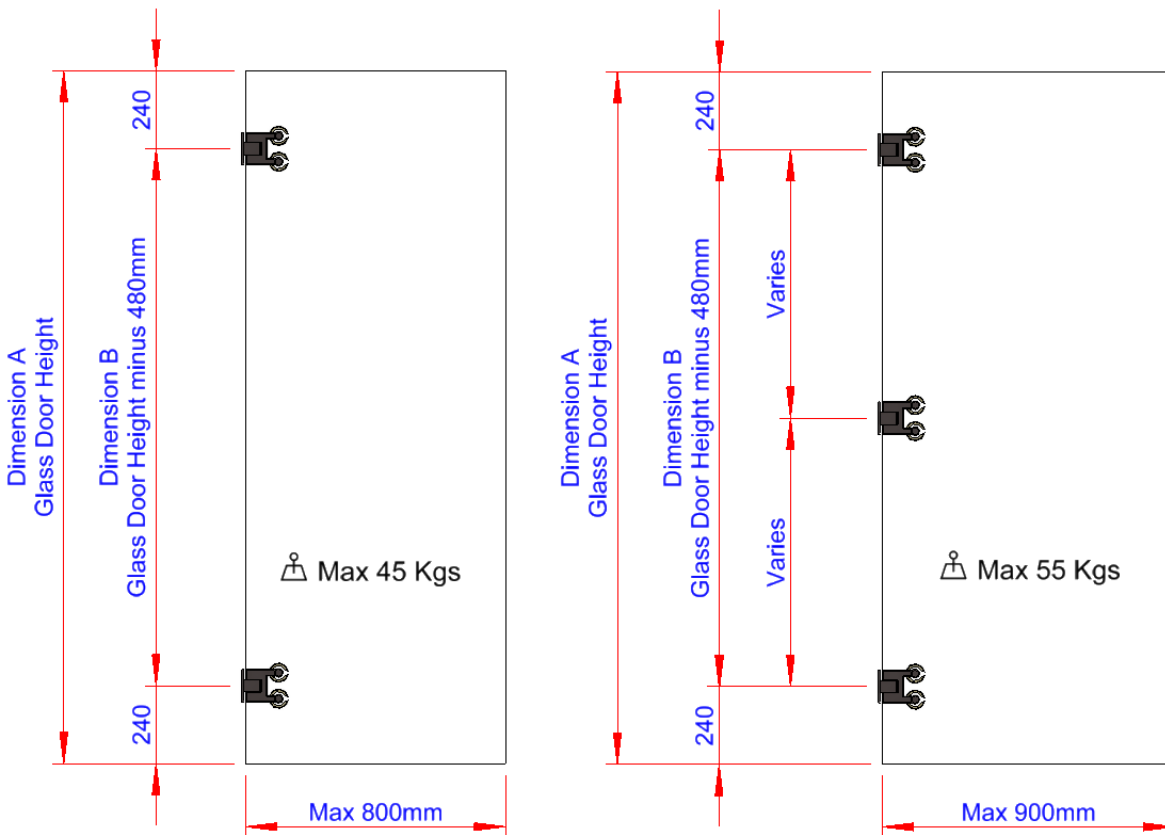

Insignia Collection

Luxury Glass Door Hinges
DATA SHEET WG1144 Flush Mount

Glass Door Hinge Wall-to-Glass Fixing, Flush Mounted with Adjustable Closing Lotus Style#1 Clamp Plates

Material : Stainless Steel AISI 304
 Weight : 2.1 kg
 Finish : See Finish Options

Insignia Collection

Luxury Glass Door Hinges
DATA SHEET WG1144 Flush Mount

Glass Door Hinge Wall-to-Glass Fixing, Flush Mounted with Adjustable Closing Lotus Style#1 Clamp Plates

Maximum Load Weights

Maximum Glass Door Widths

Recommended Hinge Spacing

Insignia Collection

Luxury Glass Door Hinges
DATA SHEET WG1144 Flush Mount

Glass Door Hinge Wall-to-Glass Fixing, Central Mounted with Adjustable Closing Lotus Style#1 Clamp Plates

STANDARD APPLICATION
Wall-to-Glass Gap = 7mm

SHOWER DOOR APPLICATION
Wall-to-Glass Gap = 4mm

Insignia Collection

Luxury Glass Door Hinges
DATA SHEET WG1144 Flush Mount

Glass Door Hinge Wall-to-Glass Fixing, Flush Mounted with Adjustable Closing
Lotus Style#1 Clamp Plates