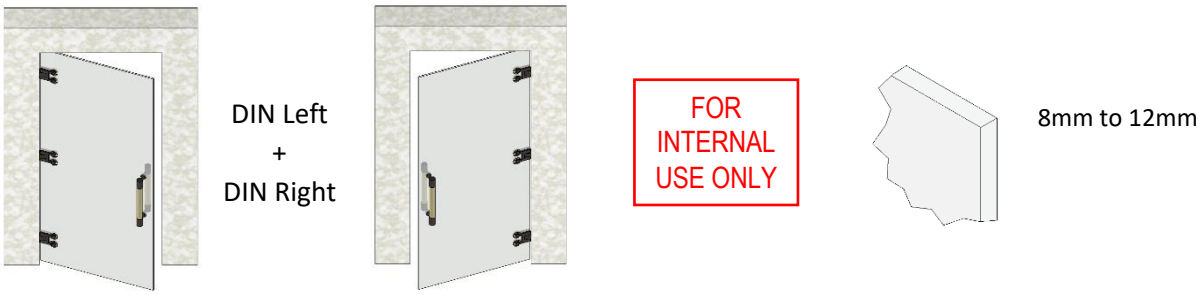

Insignia Collection

Luxury Glass Door Hinges
DATA SHEET WG1144 Flush Mount

Glass Door Hinge Wall-to-Glass Fixing, Flush Mounted with Adjustable Closing Lotus Style#1 Clamp Plates

Material : Stainless Steel AISI 304
 Weight : 2.1 kg
 Finish : See Finish Options

Insignia Collection

Luxury Glass Door Hinges
DATA SHEET WG1144 Flush Mount

Glass Door Hinge Wall-to-Glass Fixing, Flush Mounted with Adjustable Closing Lotus Style#1 Clamp Plates

Maximum Load Weights

Maximum Glass Door Widths

Recommended Hinge Spacing

Insignia Collection

Luxury Glass Door Hinges
DATA SHEET WG1144 Flush Mount

Glass Door Hinge Wall-to-Glass Fixing, Central Mounted with Adjustable Closing Lotus Style#1 Clamp Plates

STANDARD APPLICATION
Wall-to-Glass Gap = 7mm

SHOWER DOOR APPLICATION
Wall-to-Glass Gap = 4mm

Insignia Collection

Luxury Glass Door Hinges
DATA SHEET WG1144 Flush Mount

Glass Door Hinge Wall-to-Glass Fixing, Flush Mounted with Adjustable Closing
Lotus Style#1 Clamp Plates