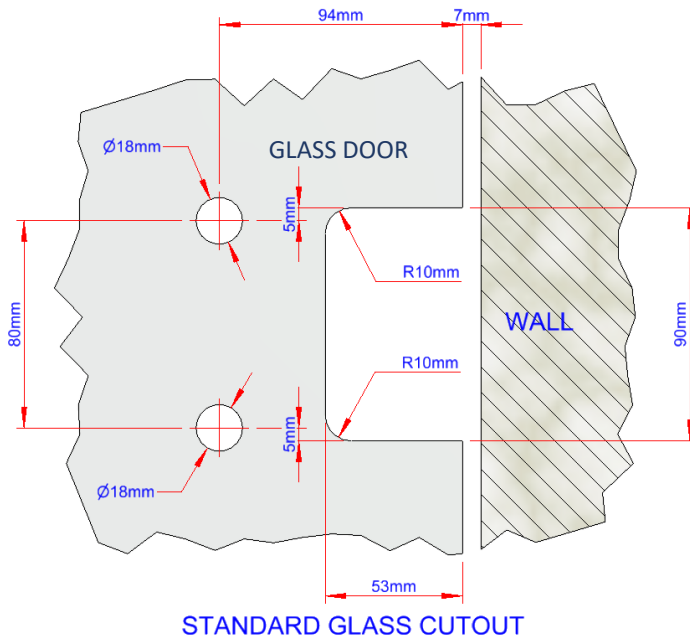

Insignia Collection

Luxury Glass Door Hinges
DATA SHEET WG1144 Flush Mount

Glass Door Hinge Wall-to-Glass Fixing, Flush Mounted with Adjustable Closing Lotus Style#1 Clamp Plates

Material : Stainless Steel AISI 304
 Weight : 2.1 kg
 Finish : See Finish Options

Insignia Collection

Luxury Glass Door Hinges
DATA SHEET WG1144 Flush Mount

Glass Door Hinge Wall-to-Glass Fixing, Flush Mounted with Adjustable Closing Lotus Style#1 Clamp Plates

Maximum Load Weights

Maximum Glass Door Widths

Recommended Hinge Spacing

Insignia Collection

Luxury Glass Door Hinges
DATA SHEET WG1144 Flush Mount

Glass Door Hinge Wall-to-Glass Fixing, Central Mounted with Adjustable Closing Lotus Style#1 Clamp Plates

STANDARD APPLICATION
Wall-to-Glass Gap = 7mm

SHOWER DOOR APPLICATION
Wall-to-Glass Gap = 4mm

Insignia Collection

Luxury Glass Door Hinges
DATA SHEET WG1144 Flush Mount

Glass Door Hinge Wall-to-Glass Fixing, Flush Mounted with Adjustable Closing
Lotus Style#1 Clamp Plates