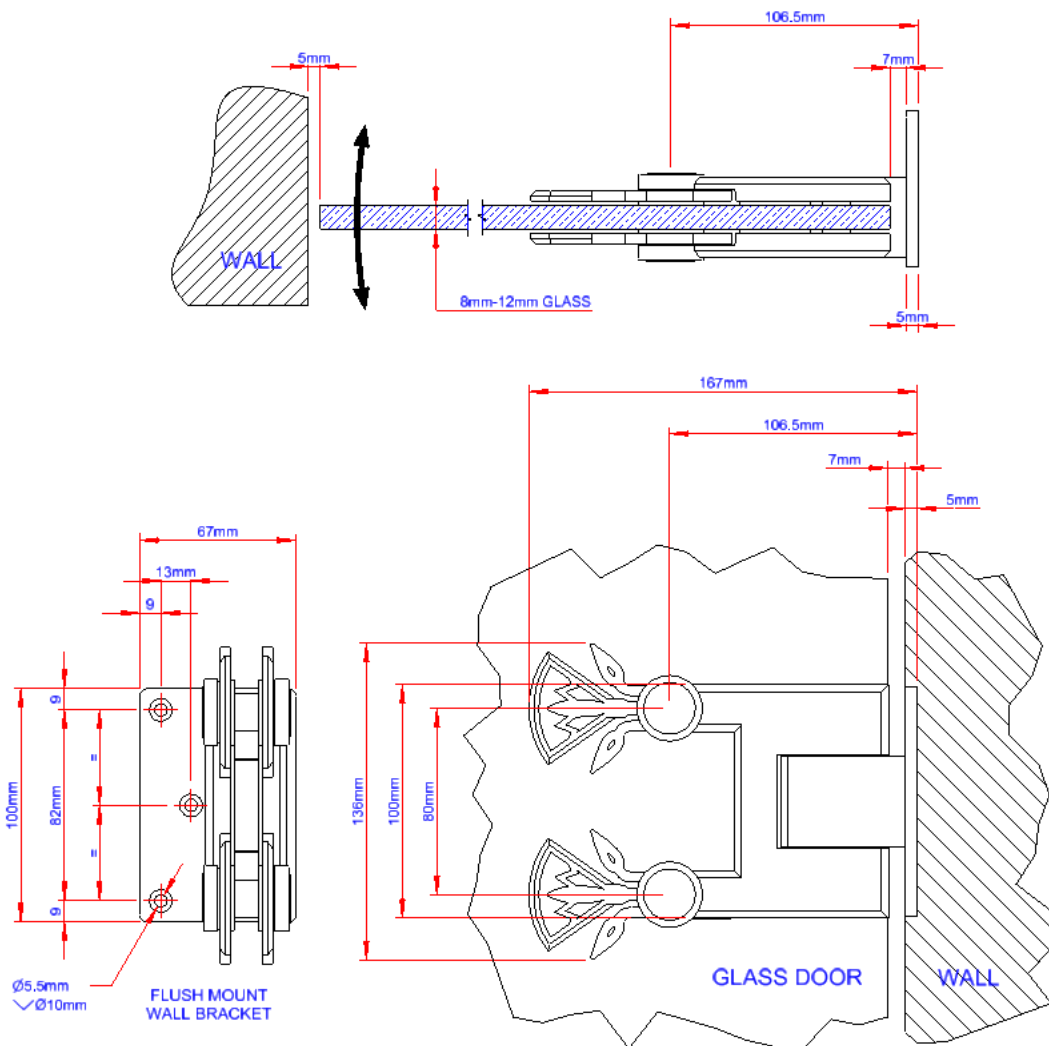

Insignia Collection

Luxury Glass Door Hinges
DATA SHEET WG1144 Flush Mount

Glass Door Hinge Wall-to-Glass Fixing, Flush Mounted with Adjustable Closing Lotus Style#1 Clamp Plates

Material : Stainless Steel AISI 304
 Weight : 2.1 kg
 Finish : See Finish Options

Insignia Collection

Luxury Glass Door Hinges
DATA SHEET WG1144 Flush Mount

Glass Door Hinge Wall-to-Glass Fixing, Flush Mounted with Adjustable Closing Lotus Style#1 Clamp Plates

Maximum Load Weights

Maximum Glass Door Widths

Recommended Hinge Spacing

Insignia Collection

Luxury Glass Door Hinges
DATA SHEET WG1144 Flush Mount

Glass Door Hinge Wall-to-Glass Fixing, Central Mounted with Adjustable Closing Lotus Style#1 Clamp Plates

STANDARD APPLICATION
Wall-to-Glass Gap = 7mm

SHOWER DOOR APPLICATION
Wall-to-Glass Gap = 4mm

Insignia Collection

Luxury Glass Door Hinges
DATA SHEET WG1144 Flush Mount

Glass Door Hinge Wall-to-Glass Fixing, Flush Mounted with Adjustable Closing
Lotus Style#1 Clamp Plates