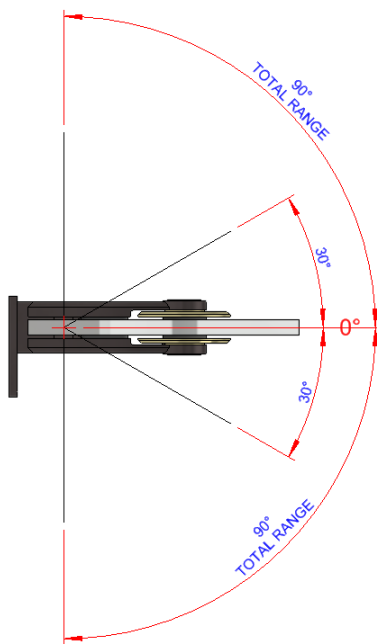

Insignia Collection

Luxury Glass Door Hinges
DATA SHEET WG1144 Flush Mount

Glass Door Hinge Wall-to-Glass Fixing, Flush Mounted with Adjustable Closing Lotus Style#1 Clamp Plates

Material : Stainless Steel AISI 304
 Weight : 2.1 kg
 Finish : See Finish Options

Recommended Hinge Spacing

Insignia Collection

Luxury Glass Door Hinges
DATA SHEET WG1144 Flush Mount

Glass Door Hinge Wall-to-Glass Fixing, Central Mounted with Adjustable Closing Lotus Style#1 Clamp Plates

STANDARD APPLICATION
Wall-to-Glass Gap = 7mm

SHOWER DOOR APPLICATION
Wall-to-Glass Gap = 4mm

Insignia Collection

Luxury Glass Door Hinges
DATA SHEET WG1144 Flush Mount

Glass Door Hinge Wall-to-Glass Fixing, Flush Mounted with Adjustable Closing
Lotus Style#1 Clamp Plates

Automatic closing action from 30°
0° point closing adjustable

Insignia Collection

**Luxury Glass Door Hinges
DATA SHEET WG1144 Flush Mount**

**Glass Door Hinge Wall-to-Glass Fixing, Flush Mounted with Adjustable Closing
Lotus Style#1 Clamp Plates**