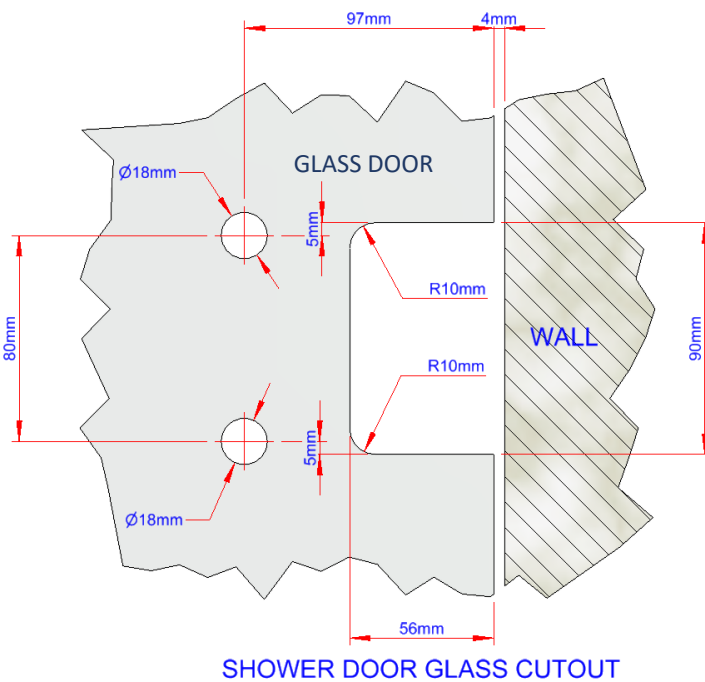

Insignia Collection

Luxury Glass Door Hinges
DATA SHEET WG1144 Flush Mount

Glass Door Hinge Wall-to-Glass Fixing, Flush Mounted with Adjustable Closing Lotus Style#1 Clamp Plates

Material : Stainless Steel AISI 304
 Weight : 2.1 kg
 Finish : See Finish Options

Insignia Collection

Luxury Glass Door Hinges
DATA SHEET WG1144 Flush Mount

Glass Door Hinge Wall-to-Glass Fixing, Flush Mounted with Adjustable Closing Lotus Style#1 Clamp Plates

Maximum Load Weights

Maximum Glass Door Widths

Recommended Hinge Spacing

Insignia Collection

Luxury Glass Door Hinges
DATA SHEET WG1144 Flush Mount

Glass Door Hinge Wall-to-Glass Fixing, Central Mounted with Adjustable Closing Lotus Style#1 Clamp Plates

STANDARD APPLICATION
Wall-to-Glass Gap = 7mm

SHOWER DOOR APPLICATION
Wall-to-Glass Gap = 4mm

Insignia Collection

Luxury Glass Door Hinges
DATA SHEET WG1144 Flush Mount

Glass Door Hinge Wall-to-Glass Fixing, Flush Mounted with Adjustable Closing
Lotus Style#1 Clamp Plates