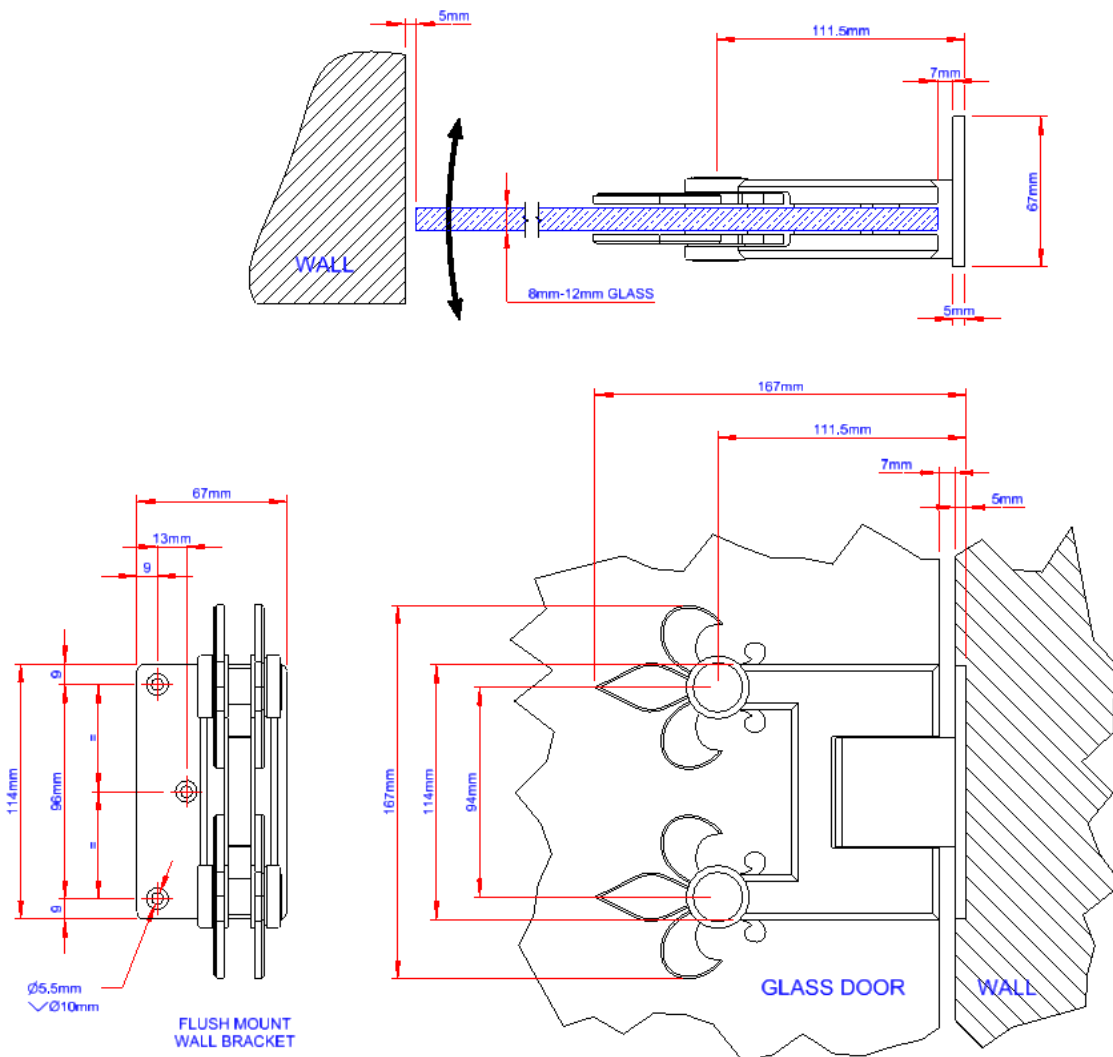

Insignia Collection

Luxury Glass Door Hinges

DATA SHEET WG1142 Flush Mount

Glass Door Hinge Wall-to-Glass Fixing, Flush Mounted with Adjustable Closing Fleur de lis Style#1 Clamp Plates

Material : Stainless Steel AISI 304

Weight : 2.5 kg

Finish : See Finish Options

Insignia Collection

Luxury Glass Door Hinges
DATA SHEET WG1142 Flush Mount

Glass Door Hinge Wall-to-Glass Fixing, Flush Mounted with Adjustable Closing Fleur de lis Style#1 Clamp Plates

Maximum Load Weights

Maximum Glass Door Widths

Recommended Hinge Spacing

Insignia Collection

Luxury Glass Door Hinges
DATA SHEET WG1142 Flush Mount

Glass Door Hinge Wall-to-Glass Fixing, Central Mounted with Adjustable Closing Fleur de lis Style#1 Clamp Plates

STANDARD APPLICATION
Wall-to-Glass Gap = 7mm

SHOWER DOOR APPLICATION
Wall-to-Glass Gap = 4mm

Insignia Collection

Luxury Glass Door Hinges

DATA SHEET WG1142 Flush Mount

Glass Door Hinge Wall-to-Glass Fixing, Flush Mounted with Adjustable Closing
Fleur de lis Style#1 Clamp Plates