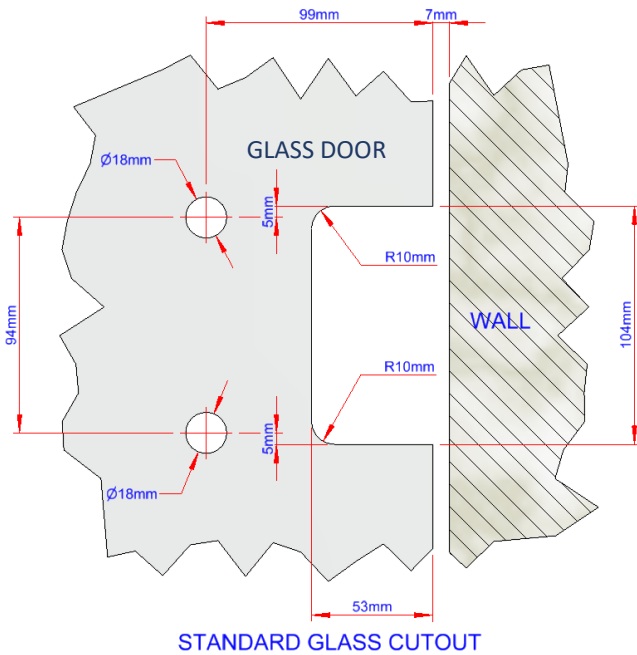

Weight : 2.5 kg

Finish : See Finish Options

Insignia Collection

Luxury Glass Door Hinges
DATA SHEET WG1142 Flush Mount

Glass Door Hinge Wall-to-Glass Fixing, Flush Mounted with Adjustable Closing Fleur de lis Style#1 Clamp Plates

Maximum Load Weights

Maximum Glass Door Widths

Recommended Hinge Spacing

Insignia Collection

Luxury Glass Door Hinges
DATA SHEET WG1142 Flush Mount

Glass Door Hinge Wall-to-Glass Fixing, Central Mounted with Adjustable Closing Fleur de lis Style#1 Clamp Plates

STANDARD APPLICATION
Wall-to-Glass Gap = 7mm

SHOWER DOOR APPLICATION
Wall-to-Glass Gap = 4mm

Insignia Collection

Luxury Glass Door Hinges

DATA SHEET WG1142 Flush Mount

Glass Door Hinge Wall-to-Glass Fixing, Flush Mounted with Adjustable Closing
Fleur de lis Style#1 Clamp Plates

Automatic closing action from 30°
0° point closing adjustable

Insignia Collection

Luxury Glass Door Hinges

DATA SHEET WG1142 Flush Mount

Glass Door Hinge Wall-to-Glass Fixing, Flush Mounted with Adjustable Closing
Fleur de lis Style#1 Clamp Plates