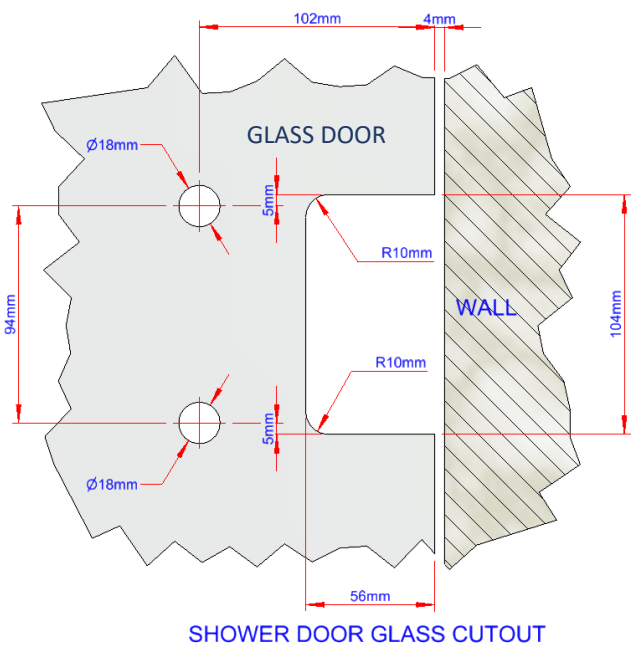

Weight : 2.5 kg

Finish : See Finish Options

Insignia Collection

Luxury Glass Door Hinges
DATA SHEET WG1142 Flush Mount

Glass Door Hinge Wall-to-Glass Fixing, Flush Mounted with Adjustable Closing Fleur de lis Style#1 Clamp Plates

Maximum Load Weights

Maximum Glass Door Widths

Recommended Hinge Spacing

Insignia Collection

Luxury Glass Door Hinges
DATA SHEET WG1142 Flush Mount

Glass Door Hinge Wall-to-Glass Fixing, Central Mounted with Adjustable Closing Fleur de lis Style#1 Clamp Plates

STANDARD APPLICATION
Wall-to-Glass Gap = 7mm

SHOWER DOOR APPLICATION
Wall-to-Glass Gap = 4mm

Insignia Collection

Luxury Glass Door Hinges

DATA SHEET WG1142 Flush Mount

Glass Door Hinge Wall-to-Glass Fixing, Flush Mounted with Adjustable Closing
Fleur de lis Style#1 Clamp Plates

Automatic closing action from 30°
0° point closing adjustable

Insignia Collection

Luxury Glass Door Hinges

DATA SHEET WG1142 Flush Mount

Glass Door Hinge Wall-to-Glass Fixing, Flush Mounted with Adjustable Closing
Fleur de lis Style#1 Clamp Plates