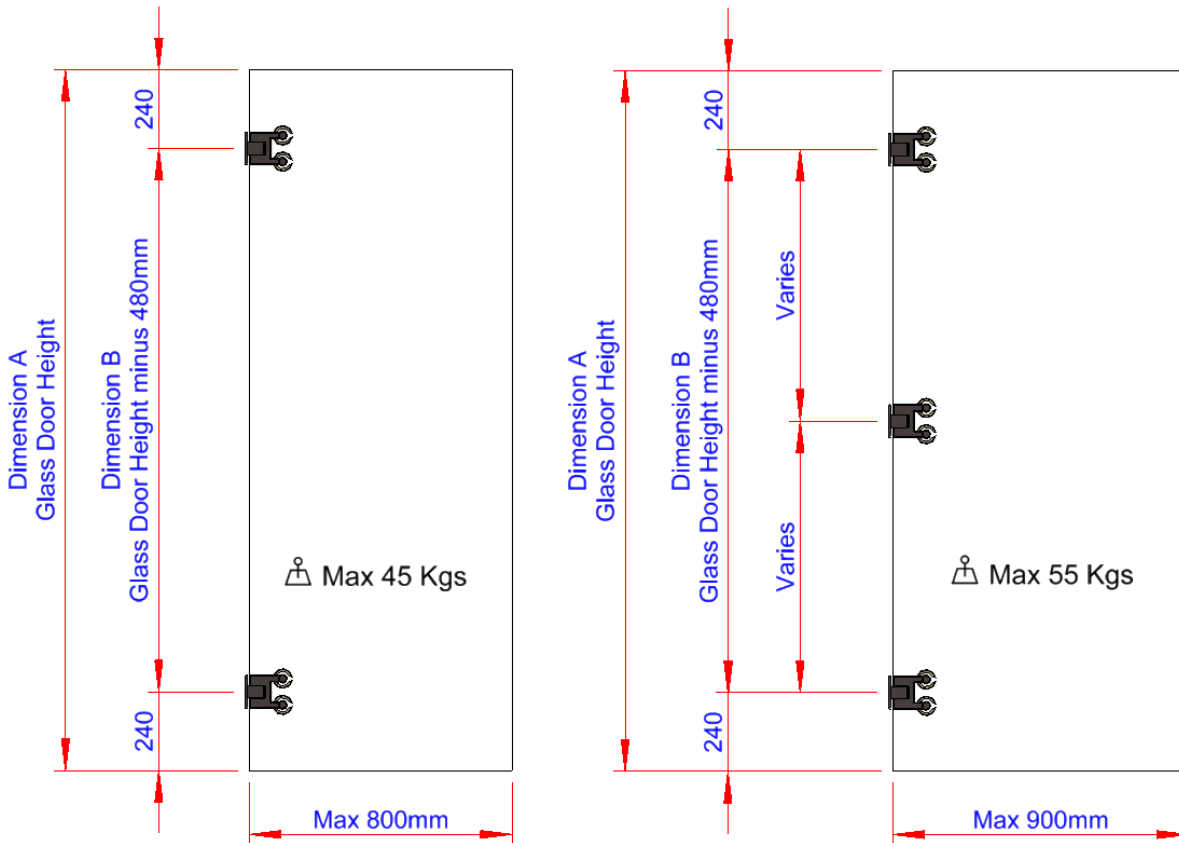

Insignia Collection

Luxury Glass Door Hinges

DATA SHEET WG1142 Flush Mount

Glass Door Hinge Wall-to-Glass Fixing, Flush Mounted with Adjustable Closing Fleur de lis Style#1 Clamp Plates

Material : Stainless Steel AISI 304

Weight : 2.5 kg

Finish : See Finish Options

Insignia Collection

Luxury Glass Door Hinges
DATA SHEET WG1142 Flush Mount

Glass Door Hinge Wall-to-Glass Fixing, Flush Mounted with Adjustable Closing Fleur de lis Style#1 Clamp Plates

Maximum Load Weights

Maximum Glass Door Widths

Recommended Hinge Spacing

Insignia Collection

Luxury Glass Door Hinges
DATA SHEET WG1142 Flush Mount

Glass Door Hinge Wall-to-Glass Fixing, Central Mounted with Adjustable Closing Fleur de lis Style#1 Clamp Plates

STANDARD APPLICATION
Wall-to-Glass Gap = 7mm

SHOWER DOOR APPLICATION
Wall-to-Glass Gap = 4mm

Insignia Collection

Luxury Glass Door Hinges

DATA SHEET WG1142 Flush Mount

Glass Door Hinge Wall-to-Glass Fixing, Flush Mounted with Adjustable Closing
Fleur de lis Style#1 Clamp Plates