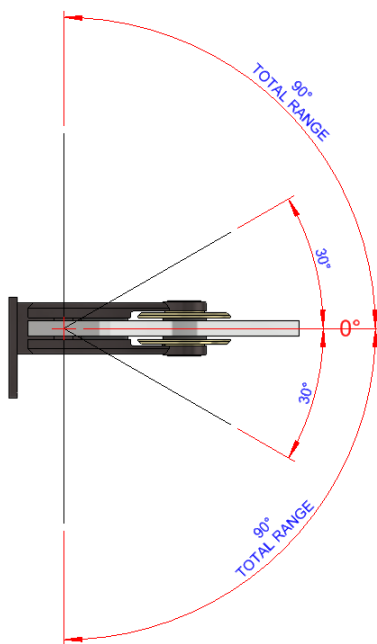

Weight : 2.5 kg

Finish : See Finish Options

Insignia Collection

Luxury Glass Door Hinges
DATA SHEET WG1142 Flush Mount

Glass Door Hinge Wall-to-Glass Fixing, Flush Mounted with Adjustable Closing Fleur de lis Style#1 Clamp Plates

Maximum Load Weights

Maximum Glass Door Widths

Recommended Hinge Spacing

Insignia Collection

Luxury Glass Door Hinges
DATA SHEET WG1142 Flush Mount

Glass Door Hinge Wall-to-Glass Fixing, Central Mounted with Adjustable Closing Fleur de lis Style#1 Clamp Plates

STANDARD APPLICATION
Wall-to-Glass Gap = 7mm

SHOWER DOOR APPLICATION
Wall-to-Glass Gap = 4mm

Insignia Collection

Luxury Glass Door Hinges

DATA SHEET WG1142 Flush Mount

Glass Door Hinge Wall-to-Glass Fixing, Flush Mounted with Adjustable Closing
Fleur de lis Style#1 Clamp Plates

Automatic closing action from 30°
0° point closing adjustable

Insignia Collection

Luxury Glass Door Hinges

DATA SHEET WG1142 Flush Mount

Glass Door Hinge Wall-to-Glass Fixing, Flush Mounted with Adjustable Closing
Fleur de lis Style#1 Clamp Plates