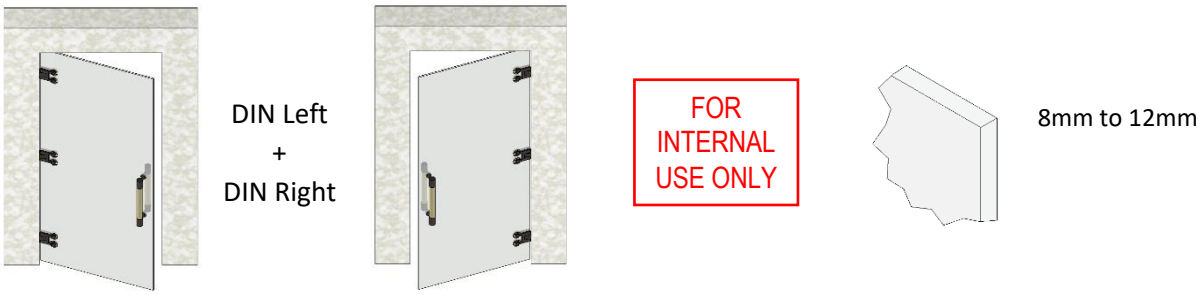

Insignia Collection

Luxury Glass Door Hinges

DATA SHEET WG1142 Flush Mount

Glass Door Hinge Wall-to-Glass Fixing, Flush Mounted with Adjustable Closing Fleur de lis Style#1 Clamp Plates

Material : Stainless Steel AISI 304

Weight : 2.5 kg

Finish : See Finish Options

Insignia Collection

Luxury Glass Door Hinges
DATA SHEET WG1142 Flush Mount

Glass Door Hinge Wall-to-Glass Fixing, Flush Mounted with Adjustable Closing Fleur de lis Style#1 Clamp Plates

Maximum Load Weights

Maximum Glass Door Widths

Recommended Hinge Spacing

Insignia Collection

Luxury Glass Door Hinges
DATA SHEET WG1142 Flush Mount

Glass Door Hinge Wall-to-Glass Fixing, Central Mounted with Adjustable Closing Fleur de lis Style#1 Clamp Plates

STANDARD APPLICATION
Wall-to-Glass Gap = 7mm

SHOWER DOOR APPLICATION
Wall-to-Glass Gap = 4mm

Insignia Collection

Luxury Glass Door Hinges

DATA SHEET WG1142 Flush Mount

Glass Door Hinge Wall-to-Glass Fixing, Flush Mounted with Adjustable Closing
Fleur de lis Style#1 Clamp Plates