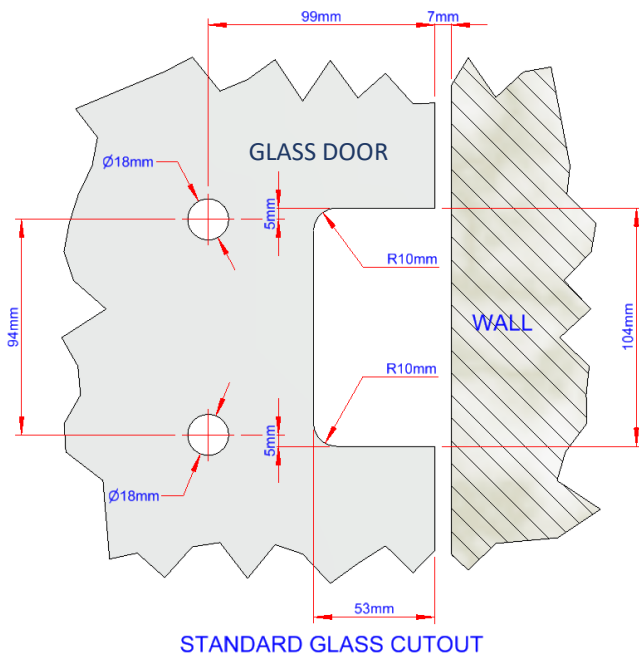

Insignia Collection

Luxury Glass Door Hinges

DATA SHEET WG1142 Central Mount

Glass Door Hinge Wall-to-Glass Fixing, Central Mounted with Adjustable Closing Fleur de lis Style#1 Clamp Plates

Material : Stainless Steel AISI 304
Weight : 2.5 kg
Finish : See Finish Options

Insignia Collection

Luxury Glass Door Hinges

DATA SHEET WG1142 Central Mount

Glass Door Hinge Wall-to-Glass Fixing, Central Mounted with Adjustable Closing Fleur de lis Style#1 Clamp Plates

Maximum Load Weights

Maximum Glass Door Widths

Recommended Hinge Spacing

Insignia Collection

Luxury Glass Door Hinges

DATA SHEET WG1142 Central Mount

Glass Door Hinge Wall-to-Glass Fixing, Central Mounted with Adjustable Closing Fleur de lis Style#1 Clamp Plates

STANDARD APPLICATION
Wall-to-Glass Gap = 7mm

SHOWER DOOR APPLICATION
Wall-to-Glass Gap = 4mm

Insignia Collection

Luxury Glass Door Hinges

DATA SHEET WG1142 Central Mount

Glass Door Hinge Wall-to-Glass Fixing, Central Mounted with Adjustable Closing
Fleur de lis Style#1 Clamp Plates