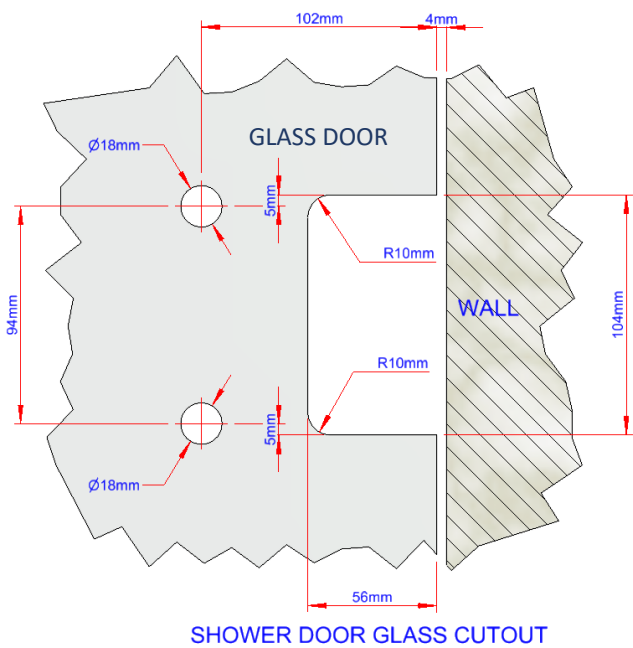

Insignia Collection

Luxury Glass Door Hinges

DATA SHEET WG1142 Central Mount

Glass Door Hinge Wall-to-Glass Fixing, Central Mounted with Adjustable Closing Fleur de lis Style#1 Clamp Plates

Material : Stainless Steel AISI 304
Weight : 2.5 kg
Finish : See Finish Options

Insignia Collection

Luxury Glass Door Hinges

DATA SHEET WG1142 Central Mount

Glass Door Hinge Wall-to-Glass Fixing, Central Mounted with Adjustable Closing Fleur de lis Style#1 Clamp Plates

Maximum Load Weights

Maximum Glass Door Widths

Recommended Hinge Spacing

Insignia Collection

Luxury Glass Door Hinges

DATA SHEET WG1142 Central Mount

Glass Door Hinge Wall-to-Glass Fixing, Central Mounted with Adjustable Closing Fleur de lis Style#1 Clamp Plates

STANDARD APPLICATION
Wall-to-Glass Gap = 7mm

SHOWER DOOR APPLICATION
Wall-to-Glass Gap = 4mm

Insignia Collection

Luxury Glass Door Hinges

DATA SHEET WG1142 Central Mount

Glass Door Hinge Wall-to-Glass Fixing, Central Mounted with Adjustable Closing
Fleur de lis Style#1 Clamp Plates