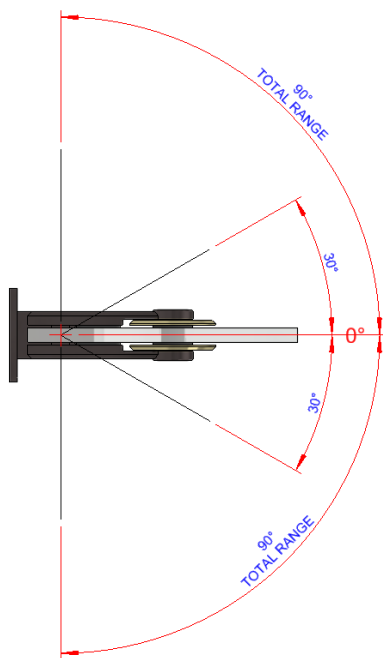

Insignia Collection

Luxury Glass Door Hinges

DATA SHEET WG1142 Central Mount

Glass Door Hinge Wall-to-Glass Fixing, Central Mounted with Adjustable Closing Fleur de lis Style#1 Clamp Plates

Material : Stainless Steel AISI 304
Weight : 2.5 kg
Finish : See Finish Options

Maximum Glass Door Widths

Recommended Hinge Spacing

Insignia Collection

Luxury Glass Door Hinges

DATA SHEET WG1142 Central Mount

Glass Door Hinge Wall-to-Glass Fixing, Central Mounted with Adjustable Closing Fleur de lis Style#1 Clamp Plates

STANDARD APPLICATION
Wall-to-Glass Gap = 7mm

SHOWER DOOR APPLICATION
Wall-to-Glass Gap = 4mm

Insignia Collection

Luxury Glass Door Hinges

DATA SHEET WG1142 Central Mount

Glass Door Hinge Wall-to-Glass Fixing, Central Mounted with Adjustable Closing
Fleur de lis Style#1 Clamp Plates

Automatic closing action from 30°
0° point closing adjustable

Insignia Collection

Luxury Glass Door Hinges

DATA SHEET WG1142 Central Mount

Glass Door Hinge Wall-to-Glass Fixing, Central Mounted with Adjustable Closing
Fleur de lis Style#1 Clamp Plates