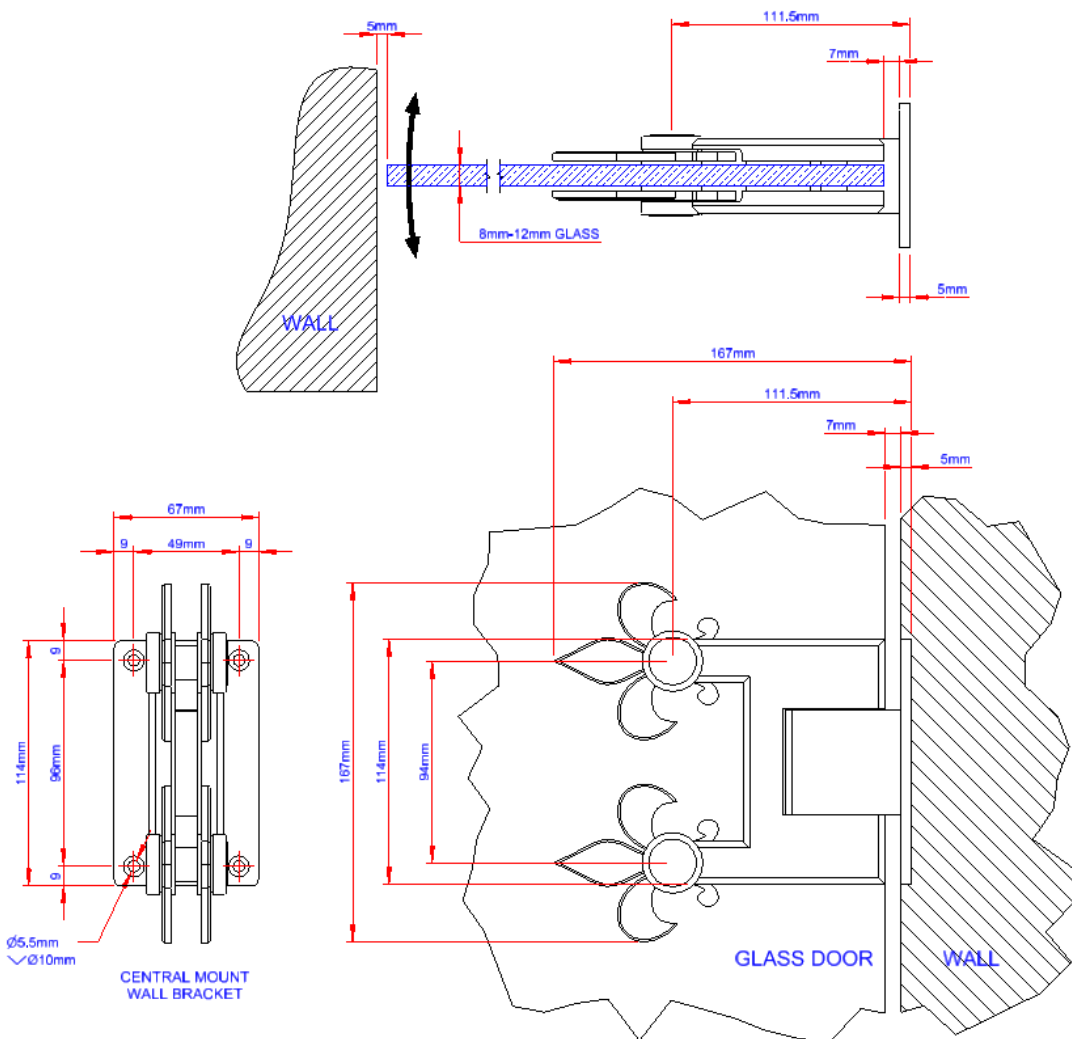

Insignia Collection

Luxury Glass Door Hinges

DATA SHEET WG1142 Central Mount

Glass Door Hinge Wall-to-Glass Fixing, Central Mounted with Adjustable Closing Fleur de lis Style#1 Clamp Plates

Material : Stainless Steel AISI 304
Weight : 2.5 kg
Finish : See Finish Options

Insignia Collection

Luxury Glass Door Hinges

DATA SHEET WG1142 Central Mount

Glass Door Hinge Wall-to-Glass Fixing, Central Mounted with Adjustable Closing Fleur de lis Style#1 Clamp Plates

Maximum Load Weights

Maximum Glass Door Widths

Recommended Hinge Spacing

Insignia Collection

Luxury Glass Door Hinges

DATA SHEET WG1142 Central Mount

Glass Door Hinge Wall-to-Glass Fixing, Central Mounted with Adjustable Closing Fleur de lis Style#1 Clamp Plates

STANDARD APPLICATION
Wall-to-Glass Gap = 7mm

SHOWER DOOR APPLICATION
Wall-to-Glass Gap = 4mm

Insignia Collection

Luxury Glass Door Hinges

DATA SHEET WG1142 Central Mount

Glass Door Hinge Wall-to-Glass Fixing, Central Mounted with Adjustable Closing
Fleur de lis Style#1 Clamp Plates