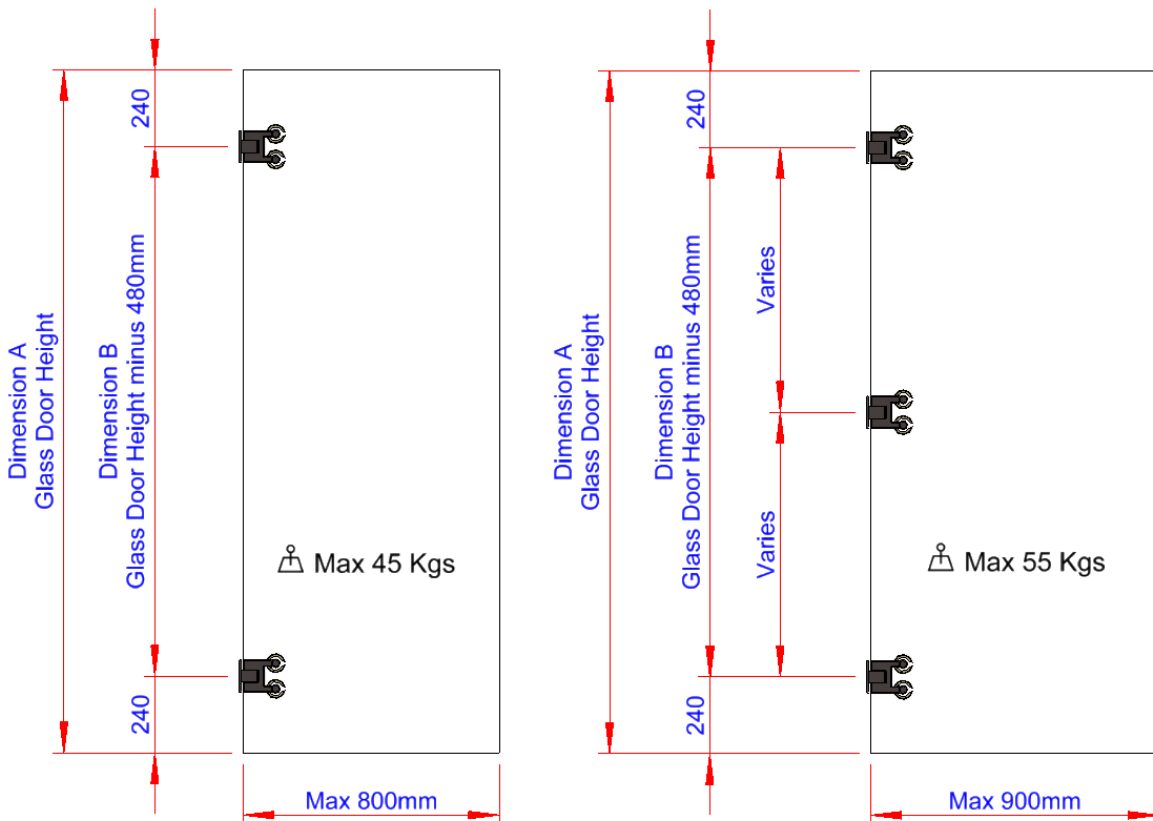

Insignia Collection

Luxury Glass Door Hinges

DATA SHEET WG1142 Central Mount

Glass Door Hinge Wall-to-Glass Fixing, Central Mounted with Adjustable Closing Fleur de lis Style#1 Clamp Plates

Material : Stainless Steel AISI 304
Weight : 2.5 kg
Finish : See Finish Options

Insignia Collection

Luxury Glass Door Hinges

DATA SHEET WG1142 Central Mount

Glass Door Hinge Wall-to-Glass Fixing, Central Mounted with Adjustable Closing Fleur de lis Style#1 Clamp Plates

Maximum Load Weights

Maximum Glass Door Widths

Recommended Hinge Spacing

Insignia Collection

Luxury Glass Door Hinges

DATA SHEET WG1142 Central Mount

Glass Door Hinge Wall-to-Glass Fixing, Central Mounted with Adjustable Closing Fleur de lis Style#1 Clamp Plates

STANDARD APPLICATION
Wall-to-Glass Gap = 7mm

SHOWER DOOR APPLICATION
Wall-to-Glass Gap = 4mm

Insignia Collection

Luxury Glass Door Hinges

DATA SHEET WG1142 Central Mount

Glass Door Hinge Wall-to-Glass Fixing, Central Mounted with Adjustable Closing
Fleur de lis Style#1 Clamp Plates