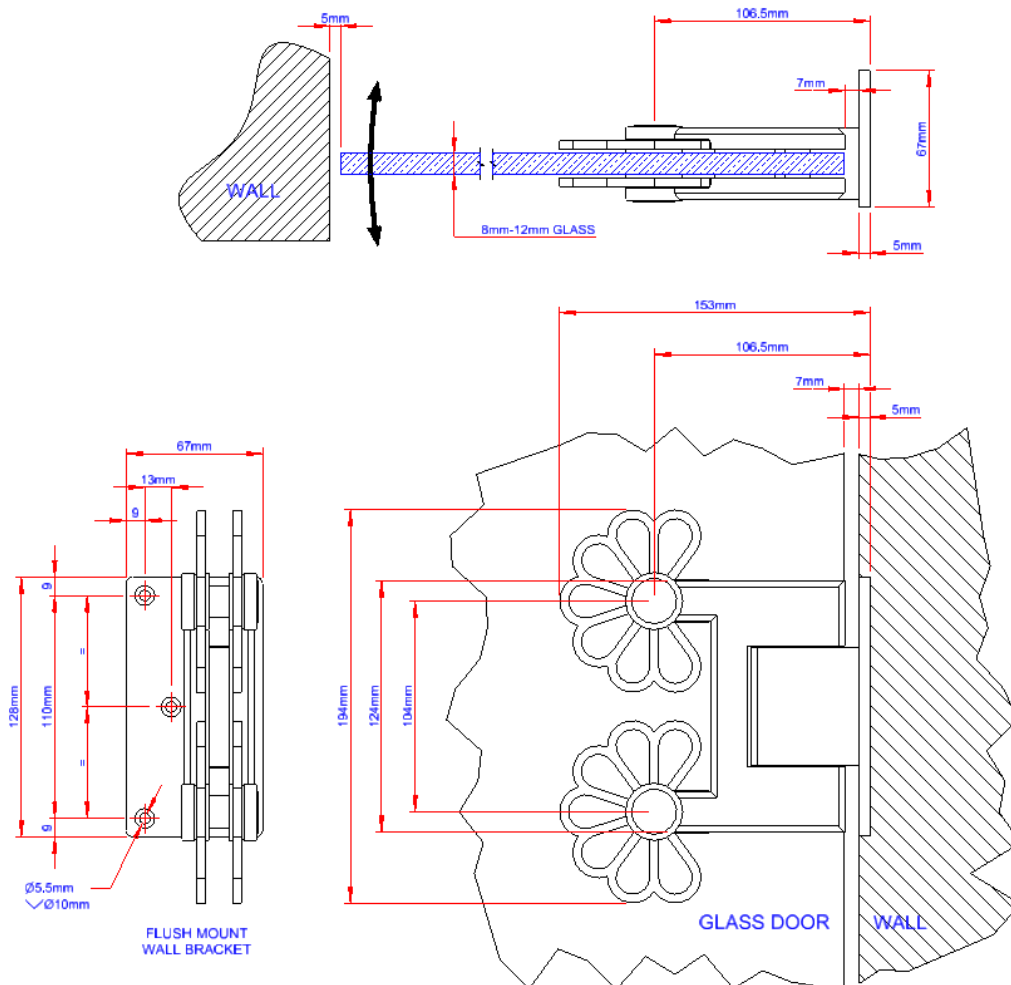

Insignia Collection

Luxury Glass Door Hinges

DATA SHEET WG1140 Flush Mount

Glass Door Hinge Wall-to-Glass Fixing, Flush Mounted with Adjustable Closing
Petal#1 & #2, Art Deco#2 & Football#1 Style Clamp Plates

Material : Stainless Steel AISI 304

Weight : 2.6 kg

Finish : See Finish Options

Insignia Collection

Luxury Glass Door Hinges

DATA SHEET WG1140 Flush Mount

Glass Door Hinge Wall-to-Glass Fixing, Flush Mounted with Adjustable Closing Petal#1 & #2, Art Deco#2 & Football#1 Style Clamp Plates

Maximum Load Weights

Maximum Glass Door Widths

Recommended Hinge Spacing

Insignia Collection

Luxury Glass Door Hinges

DATA SHEET WG1140 Flush Mount

Glass Door Hinge Wall-to-Glass Fixing, Central Mounted with Adjustable Closing
Petal#1 & #2, Art Deco#2 & Football#1 Style Clamp Plates

STANDARD
APPLICATION
Wall-to-Glass Gap = 7mm

SHOWER DOOR
APPLICATION
Wall-to-Glass Gap = 4mm

Insignia Collection

Luxury Glass Door Hinges

DATA SHEET WG1140 Flush Mount

Glass Door Hinge Wall-to-Glass Fixing, Flush Mounted with Adjustable Closing
Petal#1 & #2, Art Deco#2 & Football#1 Style Clamp Plates