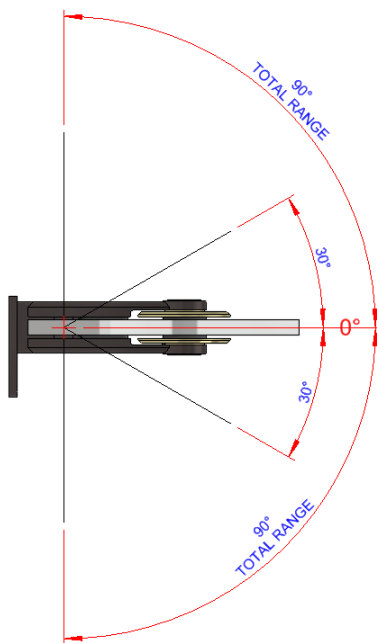

Material : Stainless Steel AISI 304

Weight : 2.6 kg

Finish : See Finish Options

Insignia Collection

Luxury Glass Door Hinges

DATA SHEET WG1140 Flush Mount

Glass Door Hinge Wall-to-Glass Fixing, Flush Mounted with Adjustable Closing Petal#1 & #2, Art Deco#2 & Football#1 Style Clamp Plates

Maximum Load Weights

Maximum Glass Door Widths

Recommended Hinge Spacing

Insignia Collection

Luxury Glass Door Hinges

DATA SHEET WG1140 Flush Mount

Glass Door Hinge Wall-to-Glass Fixing, Central Mounted with Adjustable Closing
Petal#1 & #2, Art Deco#2 & Football#1 Style Clamp Plates

STANDARD
APPLICATION
Wall-to-Glass Gap = 7mm

SHOWER DOOR
APPLICATION
Wall-to-Glass Gap = 4mm

Insignia Collection

Luxury Glass Door Hinges

DATA SHEET WG1140 Flush Mount

Glass Door Hinge Wall-to-Glass Fixing, Flush Mounted with Adjustable Closing
Petal#1 & #2, Art Deco#2 & Football#1 Style Clamp Plates

Automatic closing action from 30°
0° point closing adjustable

Insignia Collection

Luxury Glass Door Hinges

DATA SHEET WG1140 Flush Mount

Glass Door Hinge Wall-to-Glass Fixing, Flush Mounted with Adjustable Closing
Petal#1 & #2, Art Deco#2 & Football#1 Style Clamp Plates