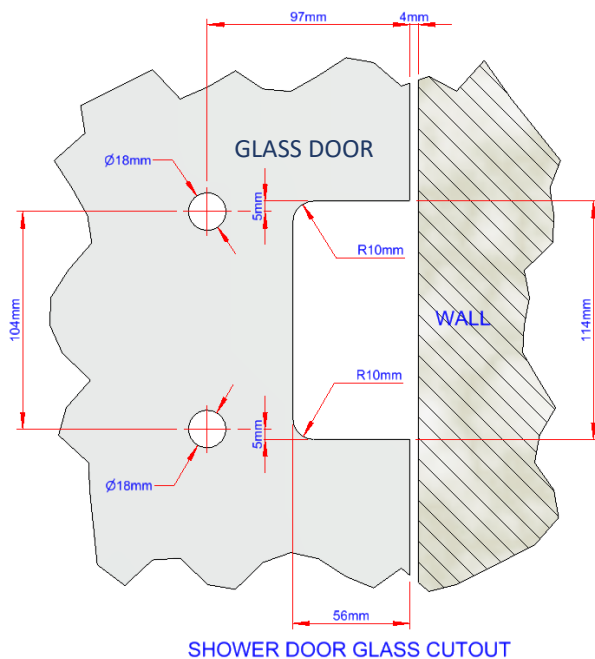

Insignia Collection

Luxury Glass Door Hinges

DATA SHEET WG1140 Flush Mount

Glass Door Hinge Wall-to-Glass Fixing, Flush Mounted with Adjustable Closing
Petal#1 & #2, Art Deco#2 & Football#1 Style Clamp Plates

Material : Stainless Steel AISI 304

Weight : 2.6 kg

Finish : See Finish Options

Insignia Collection

Luxury Glass Door Hinges

DATA SHEET WG1140 Flush Mount

Glass Door Hinge Wall-to-Glass Fixing, Flush Mounted with Adjustable Closing Petal#1 & #2, Art Deco#2 & Football#1 Style Clamp Plates

Maximum Load Weights

Maximum Glass Door Widths

Recommended Hinge Spacing

Insignia Collection

Luxury Glass Door Hinges

DATA SHEET WG1140 Flush Mount

Glass Door Hinge Wall-to-Glass Fixing, Central Mounted with Adjustable Closing
Petal#1 & #2, Art Deco#2 & Football#1 Style Clamp Plates

STANDARD
APPLICATION
Wall-to-Glass Gap = 7mm

SHOWER DOOR
APPLICATION
Wall-to-Glass Gap = 4mm

Insignia Collection

Luxury Glass Door Hinges

DATA SHEET WG1140 Flush Mount

Glass Door Hinge Wall-to-Glass Fixing, Flush Mounted with Adjustable Closing
Petal#1 & #2, Art Deco#2 & Football#1 Style Clamp Plates