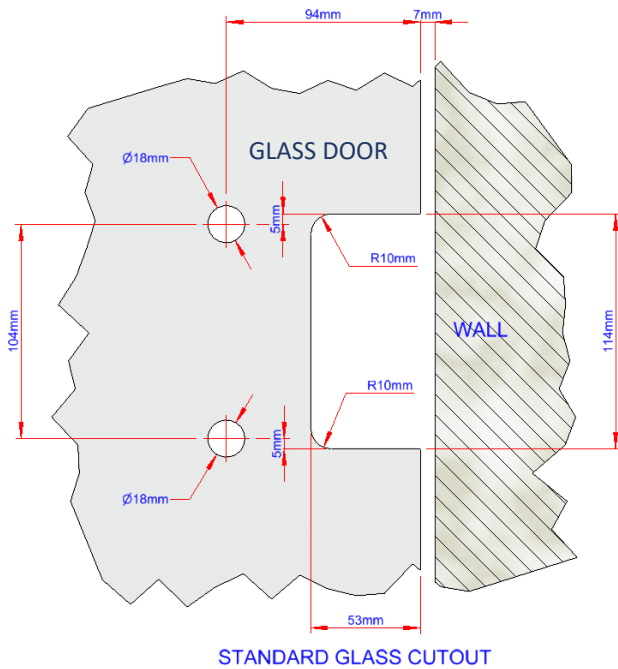

Material : Stainless Steel AISI 304

Weight : 2.6 kg

Finish : See Finish Options

Insignia Collection

Luxury Glass Door Hinges

DATA SHEET WG1140 Flush Mount

Glass Door Hinge Wall-to-Glass Fixing, Flush Mounted with Adjustable Closing Petal#1 & #2, Art Deco#2 & Football#1 Style Clamp Plates

Maximum Load Weights

Maximum Glass Door Widths

Recommended Hinge Spacing

Insignia Collection

Luxury Glass Door Hinges

DATA SHEET WG1140 Flush Mount

Glass Door Hinge Wall-to-Glass Fixing, Central Mounted with Adjustable Closing
Petal#1 & #2, Art Deco#2 & Football#1 Style Clamp Plates

STANDARD
APPLICATION
Wall-to-Glass Gap = 7mm

SHOWER DOOR
APPLICATION
Wall-to-Glass Gap = 4mm

Insignia Collection

Luxury Glass Door Hinges

DATA SHEET WG1140 Flush Mount

Glass Door Hinge Wall-to-Glass Fixing, Flush Mounted with Adjustable Closing
Petal#1 & #2, Art Deco#2 & Football#1 Style Clamp Plates

Automatic closing action from 30°
0° point closing adjustable

Insignia Collection

Luxury Glass Door Hinges

DATA SHEET WG1140 Flush Mount

Glass Door Hinge Wall-to-Glass Fixing, Flush Mounted with Adjustable Closing
Petal#1 & #2, Art Deco#2 & Football#1 Style Clamp Plates