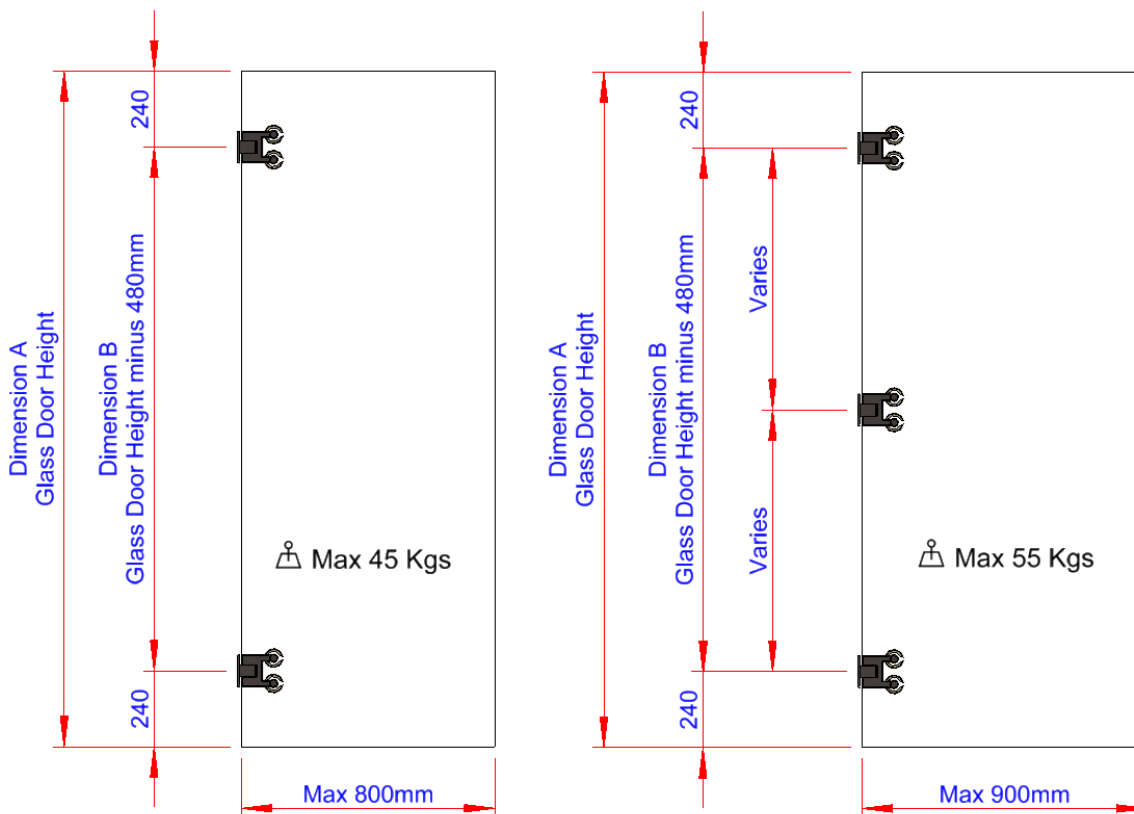

Insignia Collection

Luxury Glass Door Hinges

DATA SHEET WG1140 Flush Mount

Glass Door Hinge Wall-to-Glass Fixing, Flush Mounted with Adjustable Closing
Petal#1 & #2, Art Deco#2 & Football#1 Style Clamp Plates

Material : Stainless Steel AISI 304

Weight : 2.6 kg

Finish : See Finish Options

Insignia Collection

Luxury Glass Door Hinges

DATA SHEET WG1140 Flush Mount

Glass Door Hinge Wall-to-Glass Fixing, Flush Mounted with Adjustable Closing Petal#1 & #2, Art Deco#2 & Football#1 Style Clamp Plates

Maximum Load Weights

Maximum Glass Door Widths

Recommended Hinge Spacing

Insignia Collection

Luxury Glass Door Hinges

DATA SHEET WG1140 Flush Mount

Glass Door Hinge Wall-to-Glass Fixing, Central Mounted with Adjustable Closing
Petal#1 & #2, Art Deco#2 & Football#1 Style Clamp Plates

STANDARD
APPLICATION
Wall-to-Glass Gap = 7mm

SHOWER DOOR
APPLICATION
Wall-to-Glass Gap = 4mm

Insignia Collection

Luxury Glass Door Hinges

DATA SHEET WG1140 Flush Mount

Glass Door Hinge Wall-to-Glass Fixing, Flush Mounted with Adjustable Closing
Petal#1 & #2, Art Deco#2 & Football#1 Style Clamp Plates