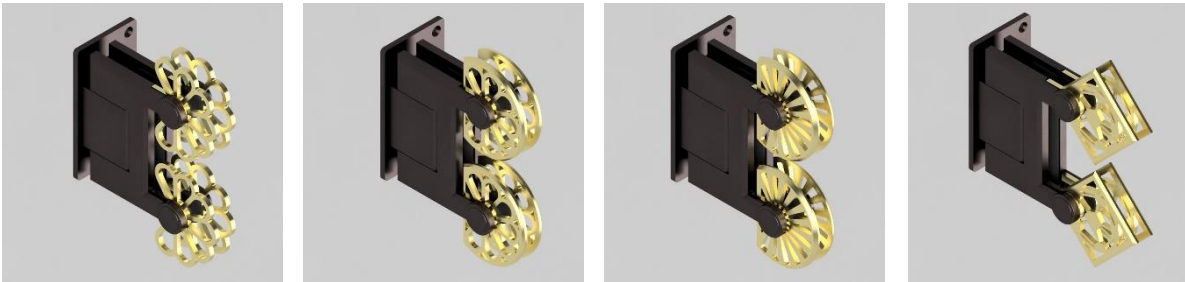

Insignia Collection

Luxury Glass Door Hinges

DATA SHEET WG1140 Flush Mount

Glass Door Hinge Wall-to-Glass Fixing, Flush Mounted with Adjustable Closing
Petal#1 & #2, Art Deco#2 & Football#1 Style Clamp Plates

Material : Stainless Steel AISI 304

Weight : 2.6 kg

Finish : See Finish Options

Insignia Collection

Luxury Glass Door Hinges

DATA SHEET WG1140 Flush Mount

Glass Door Hinge Wall-to-Glass Fixing, Flush Mounted with Adjustable Closing Petal#1 & #2, Art Deco#2 & Football#1 Style Clamp Plates

Maximum Load Weights

Maximum Glass Door Widths

Recommended Hinge Spacing

Insignia Collection

Luxury Glass Door Hinges

DATA SHEET WG1140 Flush Mount

Glass Door Hinge Wall-to-Glass Fixing, Central Mounted with Adjustable Closing
Petal#1 & #2, Art Deco#2 & Football#1 Style Clamp Plates

Automatic closing action from 30°
0° point closing adjustable

Insignia Collection

Luxury Glass Door Hinges

DATA SHEET WG1140 Flush Mount

Glass Door Hinge Wall-to-Glass Fixing, Flush Mounted with Adjustable Closing
Petal#1 & #2, Art Deco#2 & Football#1 Style Clamp Plates