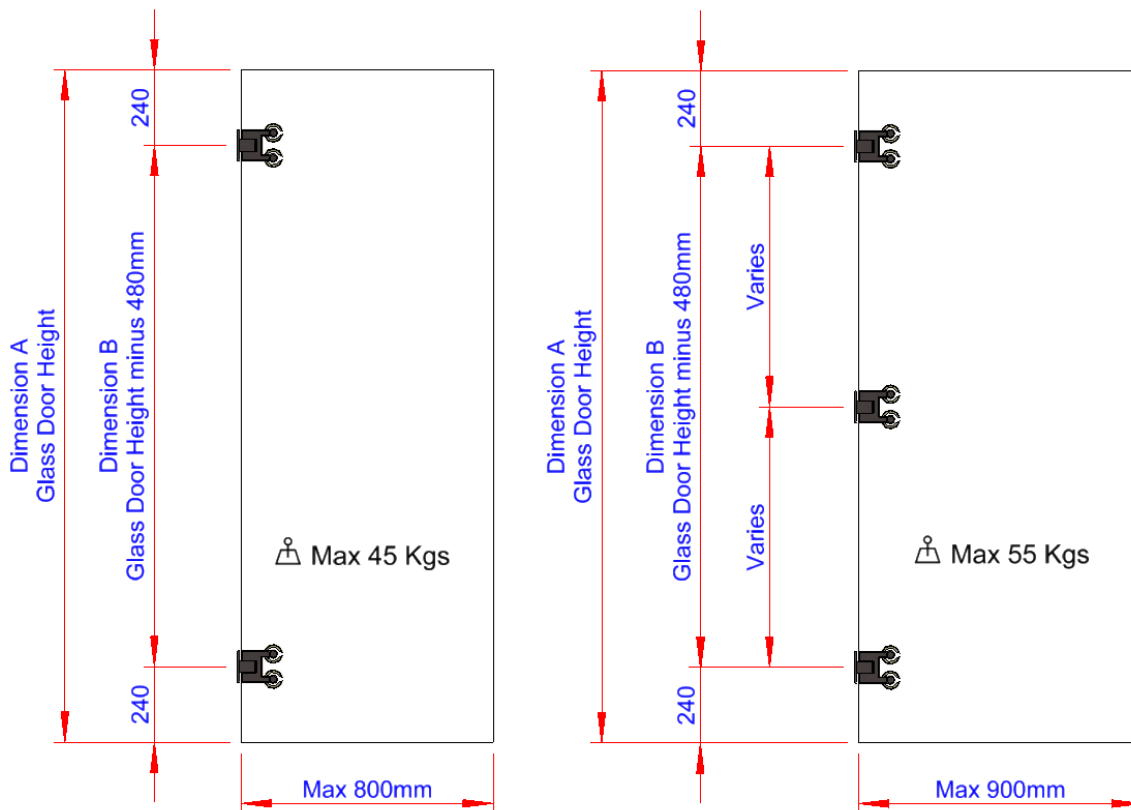

*Insignia Collection*

**Luxury Glass Door Hinges**  
**DATA SHEET WG1140 Central Mount**

**Glass Door Hinge Wall-to-Glass Fixing, Central Mounted with Adjustable Closing Petal#1 & #2, Art Deco#2 & Football#1 Style Clamp Plates**

Maximum Load Weights

Maximum Glass Door Widths

Recommended Hinge Spacing

*Insignia Collection*

Luxury Glass Door Hinges

DATA SHEET WG1140 Central Mount

Glass Door Hinge Wall-to-Glass Fixing, Central Mounted with Adjustable Closing  
Petal#1 & #2, Art Deco#2 & Football#1 Style Clamp Plates

STANDARD  
APPLICATION  
Wall-to-Glass Gap = 7mm

SHOWER DOOR  
APPLICATION  
Wall-to-Glass Gap = 4mm

*Insignia Collection*

Luxury Glass Door Hinges

DATA SHEET WG1140 Central Mount

Glass Door Hinge Wall-to-Glass Fixing, Central Mounted with Adjustable Closing  
Petal#1 & #2, Art Deco#2 & Football#1 Style Clamp Plates

Automatic closing action from 30°  
0° point closing adjustable

*Insignia Collection*

Luxury Glass Door Hinges

DATA SHEET WG1140 Central Mount

Glass Door Hinge Wall-to-Glass Fixing, Central Mounted with Adjustable Closing  
Petal#1 & #2, Art Deco#2 & Football#1 Style Clamp Plates