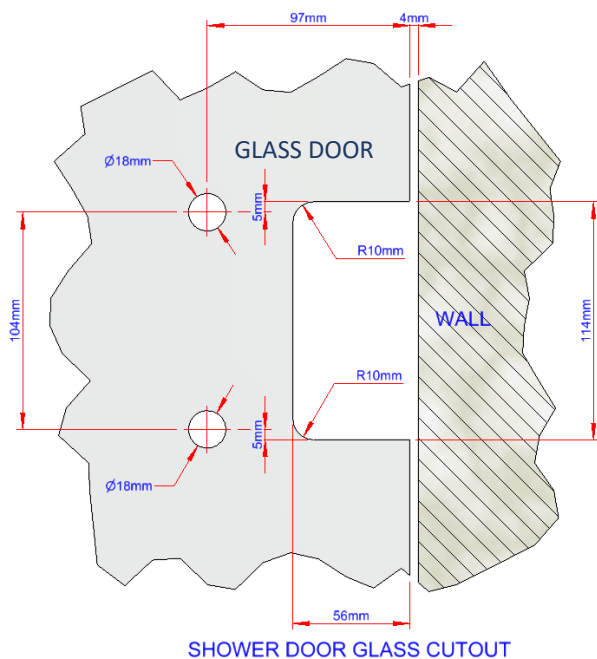

*Insignia Collection*

**Luxury Glass Door Hinges**  
**DATA SHEET WG1140 Central Mount**

**Glass Door Hinge Wall-to-Glass Fixing, Central Mounted with Adjustable Closing Petal#1 & #2, Art Deco#2 & Football#1 Style Clamp Plates**

Maximum Load Weights

Maximum Glass Door Widths

Recommended Hinge Spacing

*Insignia Collection*

Luxury Glass Door Hinges

DATA SHEET WG1140 Central Mount

Glass Door Hinge Wall-to-Glass Fixing, Central Mounted with Adjustable Closing  
Petal#1 & #2, Art Deco#2 & Football#1 Style Clamp Plates

STANDARD  
APPLICATION  
Wall-to-Glass Gap = 7mm

SHOWER DOOR  
APPLICATION  
Wall-to-Glass Gap = 4mm

*Insignia Collection*

Luxury Glass Door Hinges

DATA SHEET WG1140 Central Mount

Glass Door Hinge Wall-to-Glass Fixing, Central Mounted with Adjustable Closing  
Petal#1 & #2, Art Deco#2 & Football#1 Style Clamp Plates

Automatic closing action from 30°  
0° point closing adjustable

*Insignia Collection*

Luxury Glass Door Hinges

DATA SHEET WG1140 Central Mount

Glass Door Hinge Wall-to-Glass Fixing, Central Mounted with Adjustable Closing  
Petal#1 & #2, Art Deco#2 & Football#1 Style Clamp Plates