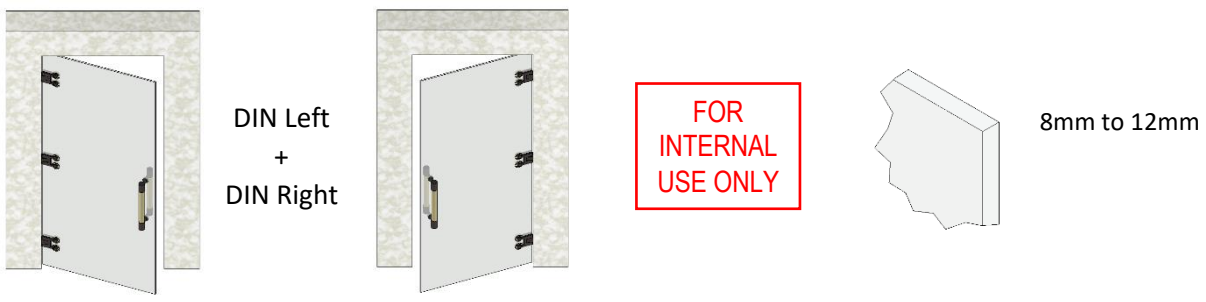

*Insignia Collection*

**Luxury Glass Door Hinges**  
**DATA SHEET WG1140 Central Mount**

**Glass Door Hinge Wall-to-Glass Fixing, Central Mounted with Adjustable Closing Petal#1 & #2, Art Deco#2 & Football#1 Style Clamp Plates**

Maximum Load Weights

Maximum Glass Door Widths

Recommended Hinge Spacing

*Insignia Collection*

Luxury Glass Door Hinges

DATA SHEET WG1140 Central Mount

Glass Door Hinge Wall-to-Glass Fixing, Central Mounted with Adjustable Closing  
Petal#1 & #2, Art Deco#2 & Football#1 Style Clamp Plates

STANDARD  
APPLICATION  
Wall-to-Glass Gap = 7mm

SHOWER DOOR  
APPLICATION  
Wall-to-Glass Gap = 4mm

*Insignia Collection*

Luxury Glass Door Hinges

DATA SHEET WG1140 Central Mount

Glass Door Hinge Wall-to-Glass Fixing, Central Mounted with Adjustable Closing  
Petal#1 & #2, Art Deco#2 & Football#1 Style Clamp Plates

Automatic closing action from 30°  
0° point closing adjustable

*Insignia Collection*

Luxury Glass Door Hinges

DATA SHEET WG1140 Central Mount

Glass Door Hinge Wall-to-Glass Fixing, Central Mounted with Adjustable Closing  
Petal#1 & #2, Art Deco#2 & Football#1 Style Clamp Plates