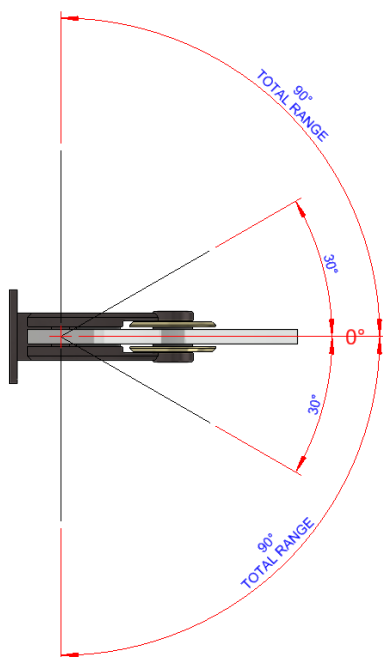

*Insignia Collection*

**Luxury Glass Door Hinges**  
**DATA SHEET WG1140 Central Mount**

**Glass Door Hinge Wall-to-Glass Fixing, Central Mounted with Adjustable Closing Petal#1 & #2, Art Deco#2 & Football#1 Style Clamp Plates**

Maximum Load Weights

Maximum Glass Door Widths

Recommended Hinge Spacing

*Insignia Collection*

Luxury Glass Door Hinges

DATA SHEET WG1140 Central Mount

Glass Door Hinge Wall-to-Glass Fixing, Central Mounted with Adjustable Closing  
Petal#1 & #2, Art Deco#2 & Football#1 Style Clamp Plates

STANDARD  
APPLICATION  
Wall-to-Glass Gap = 7mm

SHOWER DOOR  
APPLICATION  
Wall-to-Glass Gap = 4mm

*Insignia Collection*

Luxury Glass Door Hinges

DATA SHEET WG1140 Central Mount

Glass Door Hinge Wall-to-Glass Fixing, Central Mounted with Adjustable Closing  
Petal#1 & #2, Art Deco#2 & Football#1 Style Clamp Plates

Automatic closing action from 30°  
0° point closing adjustable

*Insignia Collection*

Luxury Glass Door Hinges

DATA SHEET WG1140 Central Mount

Glass Door Hinge Wall-to-Glass Fixing, Central Mounted with Adjustable Closing  
Petal#1 & #2, Art Deco#2 & Football#1 Style Clamp Plates