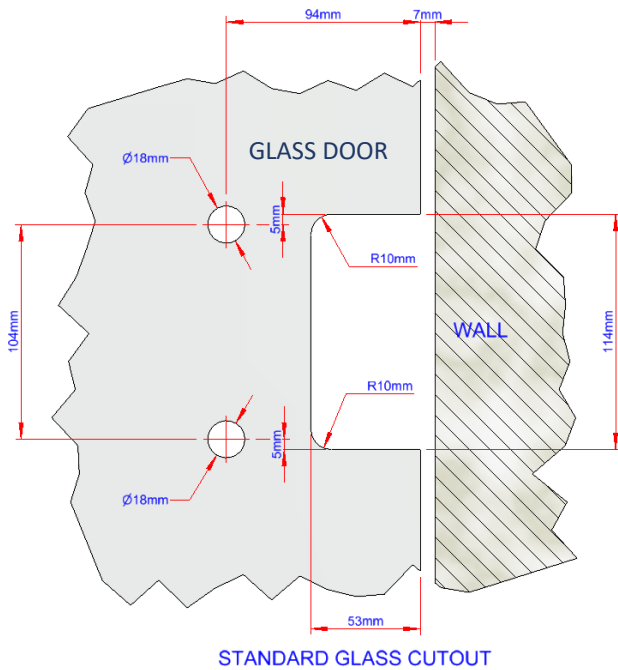

*Insignia Collection*

**Luxury Glass Door Hinges**  
**DATA SHEET WG1140 Central Mount**

**Glass Door Hinge Wall-to-Glass Fixing, Central Mounted with Adjustable Closing Petal#1 & #2, Art Deco#2 & Football#1 Style Clamp Plates**

Maximum Load Weights

Maximum Glass Door Widths

Recommended Hinge Spacing

*Insignia Collection*

Luxury Glass Door Hinges

DATA SHEET WG1140 Central Mount

Glass Door Hinge Wall-to-Glass Fixing, Central Mounted with Adjustable Closing  
Petal#1 & #2, Art Deco#2 & Football#1 Style Clamp Plates

STANDARD  
APPLICATION  
Wall-to-Glass Gap = 7mm

SHOWER DOOR  
APPLICATION  
Wall-to-Glass Gap = 4mm

*Insignia Collection*

Luxury Glass Door Hinges

DATA SHEET WG1140 Central Mount

Glass Door Hinge Wall-to-Glass Fixing, Central Mounted with Adjustable Closing  
Petal#1 & #2, Art Deco#2 & Football#1 Style Clamp Plates

Automatic closing action from 30°  
0° point closing adjustable

*Insignia Collection*

Luxury Glass Door Hinges

DATA SHEET WG1140 Central Mount

Glass Door Hinge Wall-to-Glass Fixing, Central Mounted with Adjustable Closing  
Petal#1 & #2, Art Deco#2 & Football#1 Style Clamp Plates