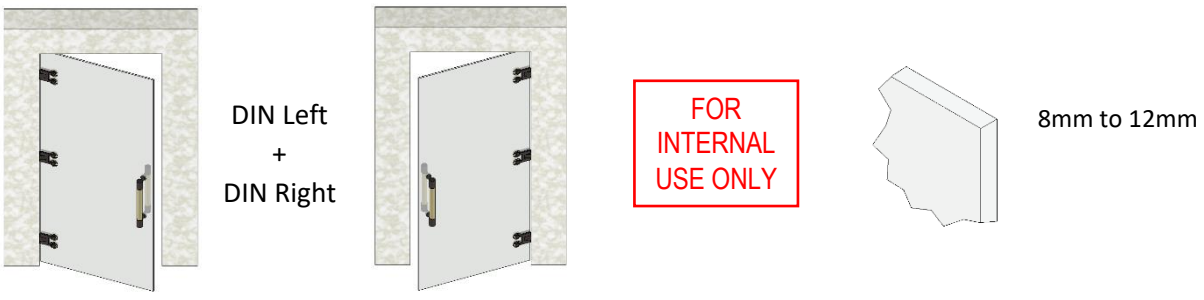

Insignia Collection

Luxury Glass Door Hinges

DATA SHEET WG1139 Flush Mount

Glass Door Hinge Wall-to-Glass Fixing, Flush Mounted with Adjustable Closing Oriental#1, Wreath#1, Star#1 & Petal #3 Style Clamp Plates

Material : Stainless Steel AISI 304

Weight : 2.5 kg

Finish : See Finish Options

Insignia Collection

Luxury Glass Door Hinges
DATA SHEET WG1139 Flush Mount

Glass Door Hinge Wall-to-Glass Fixing, Flush Mounted with Adjustable Closing Oriental#1, Wreath#1, Star#1 & Petal #3 Style Clamp Plates

Maximum Load Weights

Maximum Glass Door Widths

Recommended Hinge Spacing

Insignia Collection

Luxury Glass Door Hinges
DATA SHEET WG1139 Flush Mount

Glass Door Hinge Wall-to-Glass Fixing, Central Mounted with Adjustable Closing Oriental#1, Wreath#1, Star#1 & Petal#3 Style Clamp Plates

STANDARD
APPLICATION
Wall-to-Glass Gap = 7mm

SHOWER DOOR
APPLICATION
Wall-to-Glass Gap = 4mm

Insignia Collection

Luxury Glass Door Hinges

DATA SHEET WG1139 Flush Mount

Glass Door Hinge Wall-to-Glass Fixing, Flush Mounted with Adjustable Closing
Oriental#1, Wreath#1, Star#1 & Petal #3 Style Clamp Plates