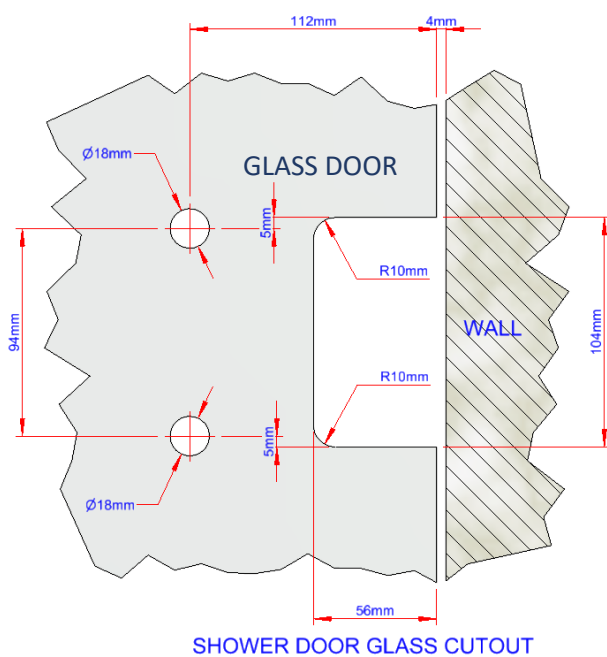

Material : Stainless Steel AISI 304

Weight : 2.5 kg

Finish : See Finish Options

Insignia Collection

Luxury Glass Door Hinges
DATA SHEET WG1139 Flush Mount

Glass Door Hinge Wall-to-Glass Fixing, Flush Mounted with Adjustable Closing Oriental#1, Wreath#1, Star#1 & Petal #3 Style Clamp Plates

Maximum Load Weights

Maximum Glass Door Widths

Recommended Hinge Spacing

Insignia Collection

Luxury Glass Door Hinges
DATA SHEET WG1139 Flush Mount

Glass Door Hinge Wall-to-Glass Fixing, Central Mounted with Adjustable Closing Oriental#1, Wreath#1, Star#1 & Petal#3 Style Clamp Plates

STANDARD
APPLICATION
Wall-to-Glass Gap = 7mm

SHOWER DOOR
APPLICATION
Wall-to-Glass Gap = 4mm

Insignia Collection

Luxury Glass Door Hinges

DATA SHEET WG1139 Flush Mount

Glass Door Hinge Wall-to-Glass Fixing, Flush Mounted with Adjustable Closing
Oriental#1, Wreath#1, Star#1 & Petal #3 Style Clamp Plates

Automatic closing action from 30°
0° point closing adjustable

Insignia Collection

Luxury Glass Door Hinges
DATA SHEET WG1139 Flush Mount

Glass Door Hinge Wall-to-Glass Fixing, Flush Mounted with Adjustable Closing
Oriental#1, Wreath#1, Star#1 & Petal #3 Style Clamp Plates