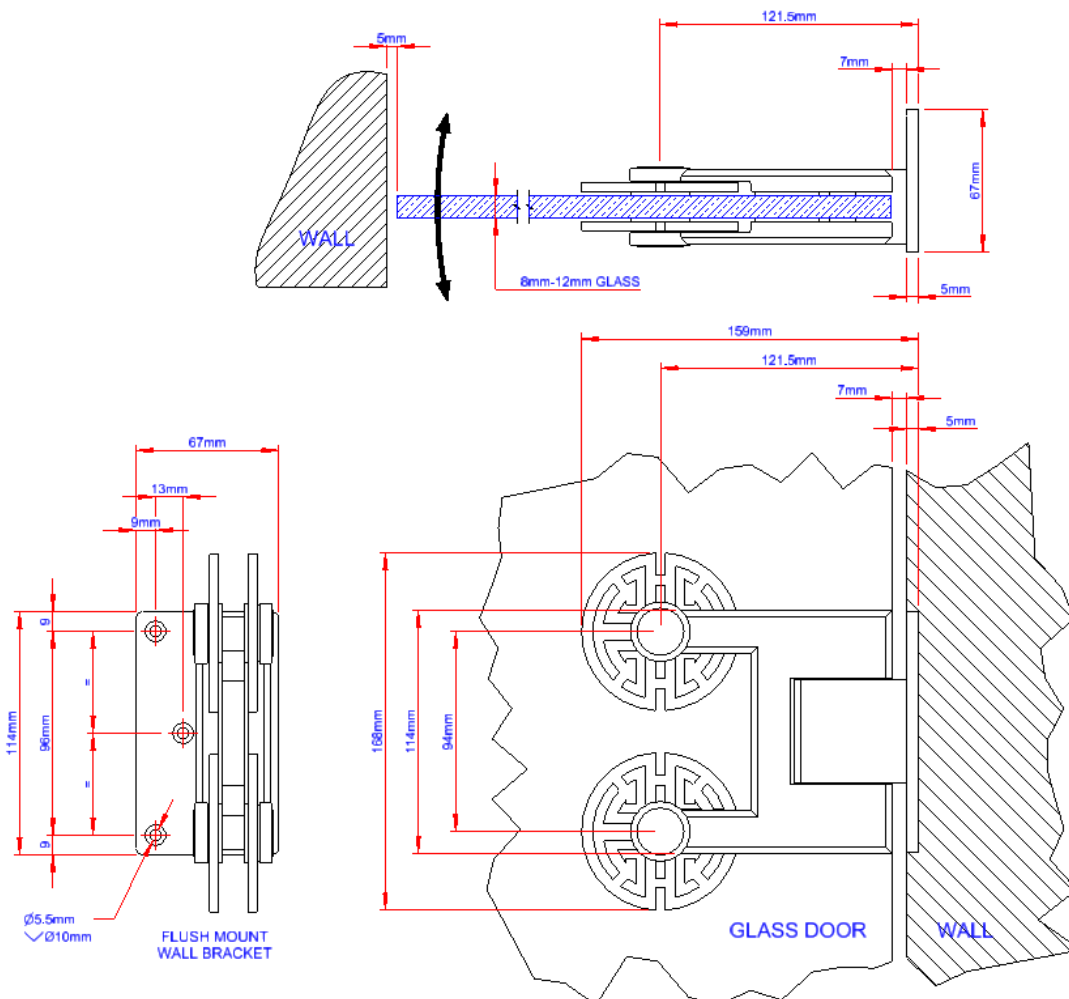

Insignia Collection

Luxury Glass Door Hinges

DATA SHEET WG1139 Flush Mount

Glass Door Hinge Wall-to-Glass Fixing, Flush Mounted with Adjustable Closing Oriental#1, Wreath#1, Star#1 & Petal #3 Style Clamp Plates

Material : Stainless Steel AISI 304

Weight : 2.5 kg

Finish : See Finish Options

Insignia Collection

Luxury Glass Door Hinges
DATA SHEET WG1139 Flush Mount

Glass Door Hinge Wall-to-Glass Fixing, Flush Mounted with Adjustable Closing Oriental#1, Wreath#1, Star#1 & Petal #3 Style Clamp Plates

Maximum Load Weights

Maximum Glass Door Widths

Recommended Hinge Spacing

Insignia Collection

Luxury Glass Door Hinges
DATA SHEET WG1139 Flush Mount

Glass Door Hinge Wall-to-Glass Fixing, Central Mounted with Adjustable Closing Oriental#1, Wreath#1, Star#1 & Petal#3 Style Clamp Plates

STANDARD
APPLICATION
Wall-to-Glass Gap = 7mm

SHOWER DOOR
APPLICATION
Wall-to-Glass Gap = 4mm

Insignia Collection

Luxury Glass Door Hinges

DATA SHEET WG1139 Flush Mount

Glass Door Hinge Wall-to-Glass Fixing, Flush Mounted with Adjustable Closing
Oriental#1, Wreath#1, Star#1 & Petal #3 Style Clamp Plates