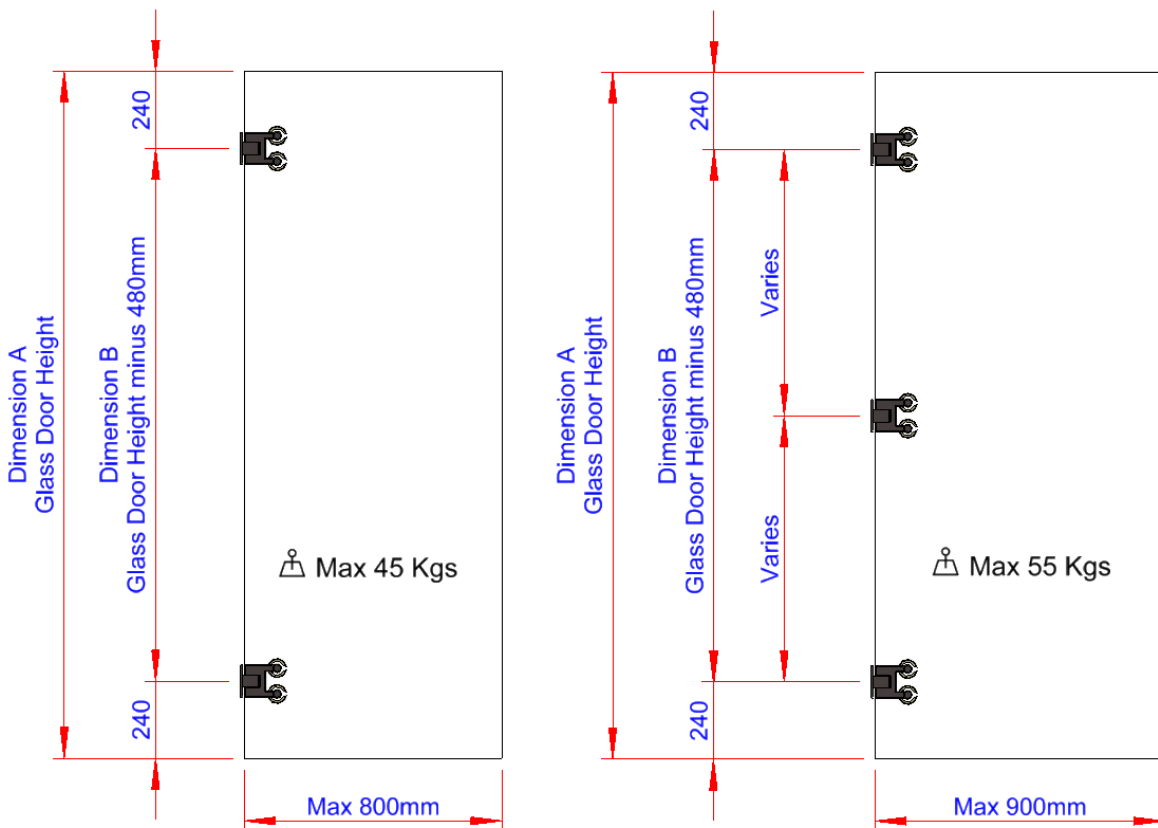

Insignia Collection

Luxury Glass Door Hinges

DATA SHEET WG1139 Flush Mount

Glass Door Hinge Wall-to-Glass Fixing, Flush Mounted with Adjustable Closing Oriental#1, Wreath#1, Star#1 & Petal #3 Style Clamp Plates

Material : Stainless Steel AISI 304

Weight : 2.5 kg

Finish : See Finish Options

Insignia Collection

Luxury Glass Door Hinges
DATA SHEET WG1139 Flush Mount

Glass Door Hinge Wall-to-Glass Fixing, Flush Mounted with Adjustable Closing Oriental#1, Wreath#1, Star#1 & Petal #3 Style Clamp Plates

Maximum Load Weights

Maximum Glass Door Widths

Recommended Hinge Spacing

Insignia Collection

Luxury Glass Door Hinges
DATA SHEET WG1139 Flush Mount

Glass Door Hinge Wall-to-Glass Fixing, Central Mounted with Adjustable Closing Oriental#1, Wreath#1, Star#1 & Petal#3 Style Clamp Plates

STANDARD
APPLICATION
Wall-to-Glass Gap = 7mm

SHOWER DOOR
APPLICATION
Wall-to-Glass Gap = 4mm

Insignia Collection

Luxury Glass Door Hinges

DATA SHEET WG1139 Flush Mount

Glass Door Hinge Wall-to-Glass Fixing, Flush Mounted with Adjustable Closing
Oriental#1, Wreath#1, Star#1 & Petal #3 Style Clamp Plates