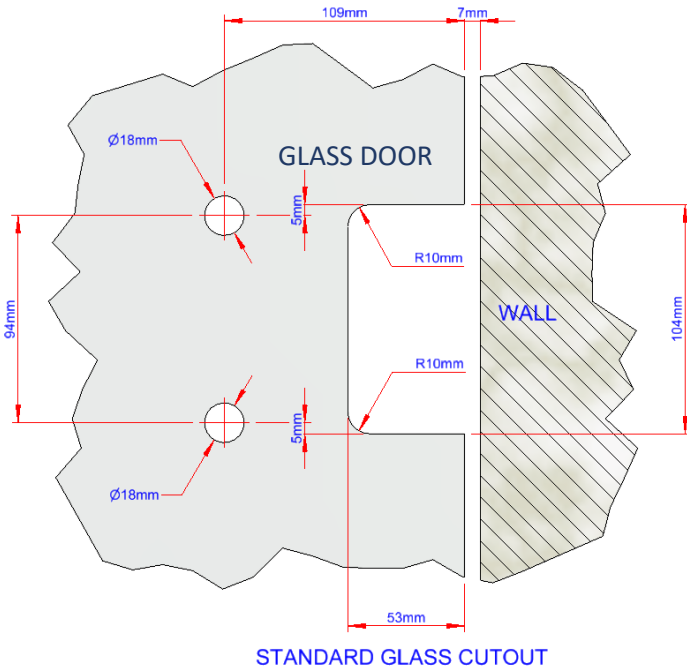

Material : Stainless Steel AISI 304

Weight : 2.5 kg

Finish : See Finish Options

Insignia Collection

Luxury Glass Door Hinges
DATA SHEET WG1139 Flush Mount

Glass Door Hinge Wall-to-Glass Fixing, Flush Mounted with Adjustable Closing Oriental#1, Wreath#1, Star#1 & Petal #3 Style Clamp Plates

Maximum Load Weights

Maximum Glass Door Widths

Recommended Hinge Spacing

Insignia Collection

Luxury Glass Door Hinges
DATA SHEET WG1139 Flush Mount

Glass Door Hinge Wall-to-Glass Fixing, Central Mounted with Adjustable Closing Oriental#1, Wreath#1, Star#1 & Petal#3 Style Clamp Plates

STANDARD
APPLICATION
Wall-to-Glass Gap = 7mm

SHOWER DOOR
APPLICATION
Wall-to-Glass Gap = 4mm

Insignia Collection

Luxury Glass Door Hinges

DATA SHEET WG1139 Flush Mount

Glass Door Hinge Wall-to-Glass Fixing, Flush Mounted with Adjustable Closing
Oriental#1, Wreath#1, Star#1 & Petal #3 Style Clamp Plates

Automatic closing action from 30°
0° point closing adjustable

Insignia Collection

Luxury Glass Door Hinges
DATA SHEET WG1139 Flush Mount

Glass Door Hinge Wall-to-Glass Fixing, Flush Mounted with Adjustable Closing
Oriental#1, Wreath#1, Star#1 & Petal #3 Style Clamp Plates