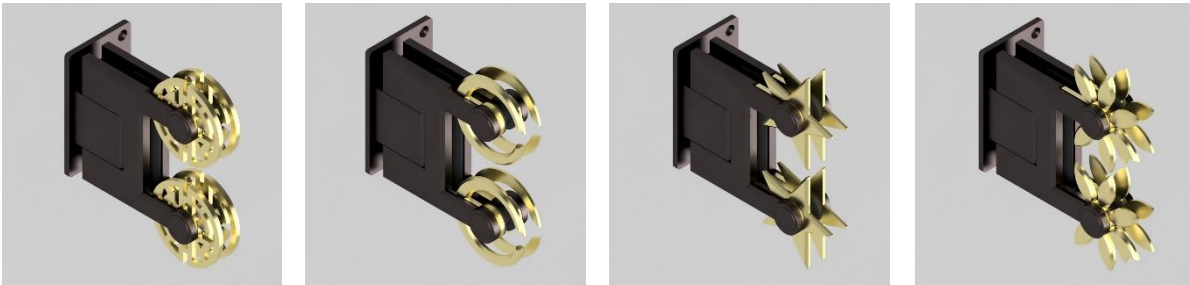

Insignia Collection

Luxury Glass Door Hinges

DATA SHEET WG1139 Flush Mount

Glass Door Hinge Wall-to-Glass Fixing, Flush Mounted with Adjustable Closing Oriental#1, Wreath#1, Star#1 & Petal #3 Style Clamp Plates

Material : Stainless Steel AISI 304

Weight : 2.5 kg

Finish : See Finish Options

Insignia Collection

Luxury Glass Door Hinges
DATA SHEET WG1139 Flush Mount

Glass Door Hinge Wall-to-Glass Fixing, Flush Mounted with Adjustable Closing Oriental#1, Wreath#1, Star#1 & Petal #3 Style Clamp Plates

Maximum Load Weights

Maximum Glass Door Widths

Recommended Hinge Spacing

Insignia Collection

Luxury Glass Door Hinges
DATA SHEET WG1139 Flush Mount

Glass Door Hinge Wall-to-Glass Fixing, Central Mounted with Adjustable Closing Oriental#1, Wreath#1, Star#1 & Petal#3 Style Clamp Plates

Automatic closing action from 30°
0° point closing adjustable

Insignia Collection

Luxury Glass Door Hinges
DATA SHEET WG1139 Flush Mount

Glass Door Hinge Wall-to-Glass Fixing, Flush Mounted with Adjustable Closing
Oriental#1, Wreath#1, Star#1 & Petal #3 Style Clamp Plates