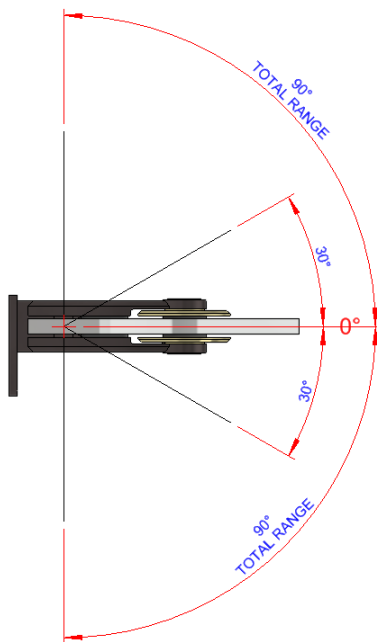

Material : Stainless Steel AISI 304

Weight : 2.5 kg

Finish : See Finish Options

Insignia Collection

Luxury Glass Door Hinges
DATA SHEET WG1139 Flush Mount

Glass Door Hinge Wall-to-Glass Fixing, Flush Mounted with Adjustable Closing Oriental#1, Wreath#1, Star#1 & Petal #3 Style Clamp Plates

Maximum Load Weights

Maximum Glass Door Widths

Recommended Hinge Spacing

Insignia Collection

Luxury Glass Door Hinges
DATA SHEET WG1139 Flush Mount

Glass Door Hinge Wall-to-Glass Fixing, Central Mounted with Adjustable Closing Oriental#1, Wreath#1, Star#1 & Petal#3 Style Clamp Plates

STANDARD
APPLICATION
Wall-to-Glass Gap = 7mm

SHOWER DOOR
APPLICATION
Wall-to-Glass Gap = 4mm

Insignia Collection

Luxury Glass Door Hinges

DATA SHEET WG1139 Flush Mount

Glass Door Hinge Wall-to-Glass Fixing, Flush Mounted with Adjustable Closing
Oriental#1, Wreath#1, Star#1 & Petal #3 Style Clamp Plates

Automatic closing action from 30°
0° point closing adjustable

Insignia Collection

Luxury Glass Door Hinges
DATA SHEET WG1139 Flush Mount

Glass Door Hinge Wall-to-Glass Fixing, Flush Mounted with Adjustable Closing
Oriental#1, Wreath#1, Star#1 & Petal #3 Style Clamp Plates