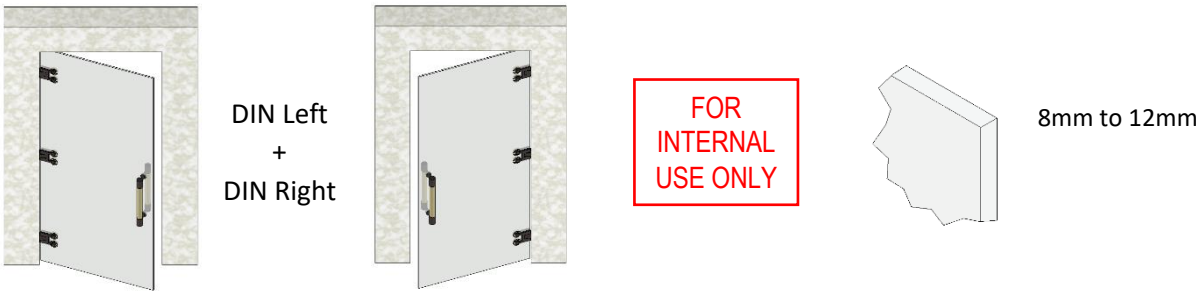

Insignia Collection

Luxury Glass Door Hinges

DATA SHEET WG1139 Central Mount

Glass Door Hinge Wall-to-Glass Fixing, Central Mounted with Adjustable Closing
 Oriental#1, Wreath#1, Star#1 & Petal#3 Style Clamp Plates

Material : Stainless Steel AISI 304

Weight : 2.5 kg

Finish : See Finish Options

Insignia Collection

Luxury Glass Door Hinges

DATA SHEET WG1139 Central Mount

Glass Door Hinge Wall-to-Glass Fixing, Central Mounted with Adjustable Closing Oriental#1, Wreath#1, Star#1 & Petal#3 Style Clamp Plates

Maximum Load Weights

Maximum Glass Door Widths

Recommended Hinge Spacing

Insignia Collection

Luxury Glass Door Hinges

DATA SHEET WG1139 Central Mount

Glass Door Hinge Wall-to-Glass Fixing, Central Mounted with Adjustable Closing Oriental#1, Wreath#1, Star#1 & Petal#3 Style Clamp Plates

STANDARD
APPLICATION
Wall-to-Glass Gap = 7mm

SHOWER DOOR
APPLICATION
Wall-to-Glass Gap = 4mm

Insignia Collection

Luxury Glass Door Hinges

DATA SHEET WG1139 Central Mount

Glass Door Hinge Wall-to-Glass Fixing, Central Mounted with Adjustable Closing
Oriental#1, Wreath#1, Star#1 & Petal#3 Style Clamp Plates