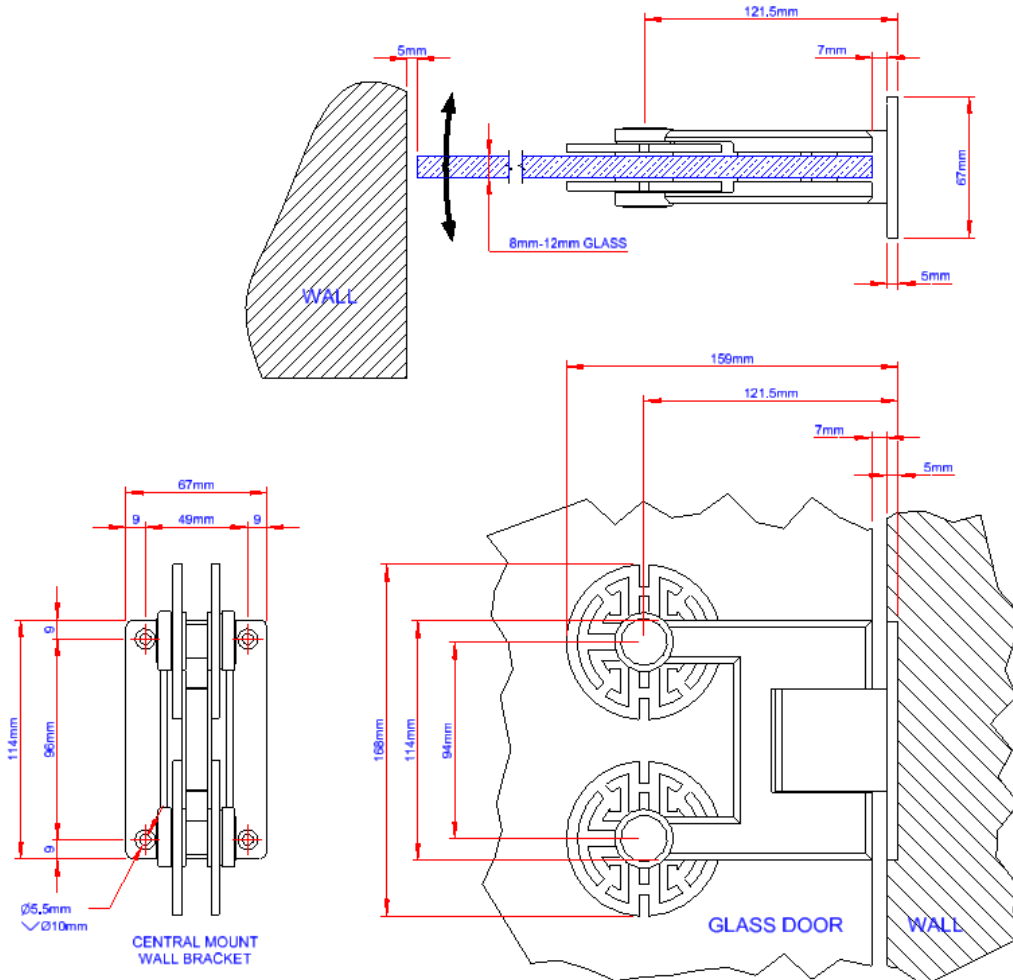

Insignia Collection

Luxury Glass Door Hinges

DATA SHEET WG1139 Central Mount

Glass Door Hinge Wall-to-Glass Fixing, Central Mounted with Adjustable Closing
 Oriental#1, Wreath#1, Star#1 & Petal#3 Style Clamp Plates

Material : Stainless Steel AISI 304

Weight : 2.5 kg

Finish : See Finish Options

Insignia Collection

Luxury Glass Door Hinges

DATA SHEET WG1139 Central Mount

Glass Door Hinge Wall-to-Glass Fixing, Central Mounted with Adjustable Closing Oriental#1, Wreath#1, Star#1 & Petal#3 Style Clamp Plates

Maximum Load Weights

Maximum Glass Door Widths

Recommended Hinge Spacing

Insignia Collection

Luxury Glass Door Hinges

DATA SHEET WG1139 Central Mount

Glass Door Hinge Wall-to-Glass Fixing, Central Mounted with Adjustable Closing Oriental#1, Wreath#1, Star#1 & Petal#3 Style Clamp Plates

STANDARD
APPLICATION
Wall-to-Glass Gap = 7mm

SHOWER DOOR
APPLICATION
Wall-to-Glass Gap = 4mm

Insignia Collection

Luxury Glass Door Hinges

DATA SHEET WG1139 Central Mount

Glass Door Hinge Wall-to-Glass Fixing, Central Mounted with Adjustable Closing
Oriental#1, Wreath#1, Star#1 & Petal#3 Style Clamp Plates