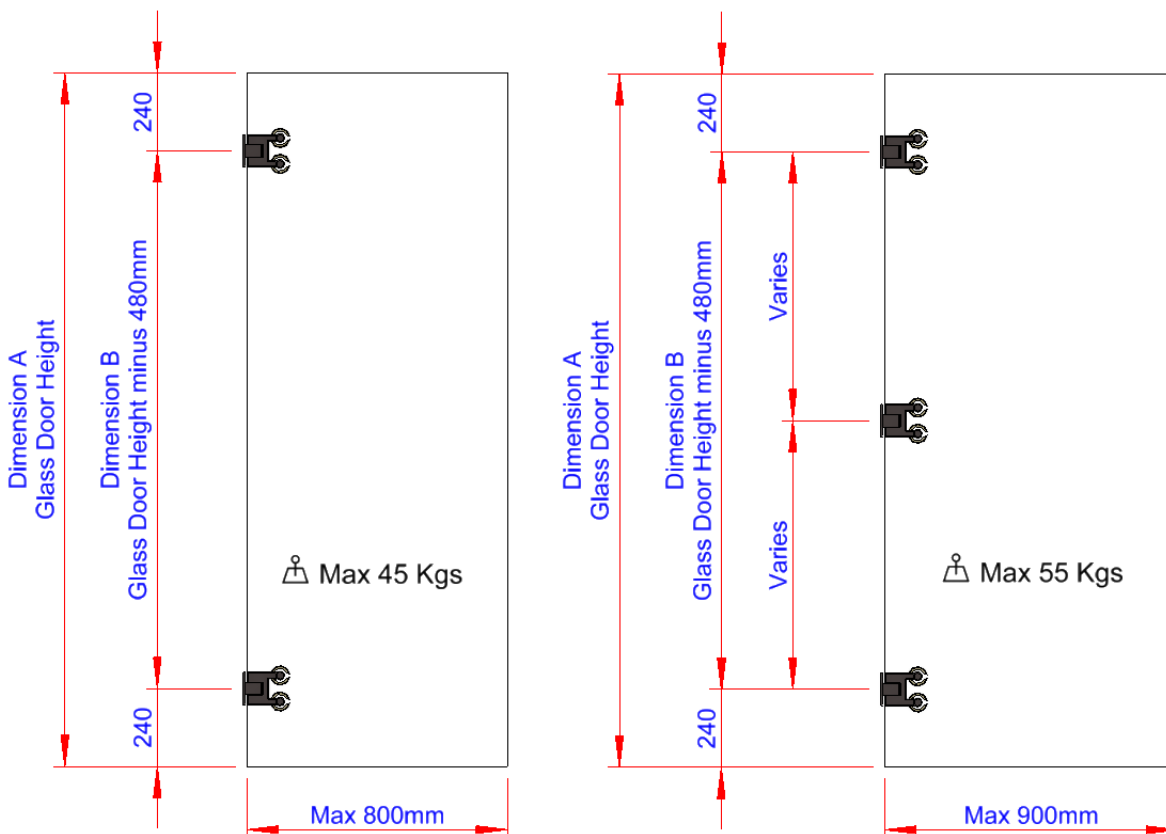

Insignia Collection

Luxury Glass Door Hinges

DATA SHEET WG1139 Central Mount

Glass Door Hinge Wall-to-Glass Fixing, Central Mounted with Adjustable Closing
 Oriental#1, Wreath#1, Star#1 & Petal#3 Style Clamp Plates

Material : Stainless Steel AISI 304

Weight : 2.5 kg

Finish : See Finish Options

Insignia Collection

Luxury Glass Door Hinges

DATA SHEET WG1139 Central Mount

Glass Door Hinge Wall-to-Glass Fixing, Central Mounted with Adjustable Closing Oriental#1, Wreath#1, Star#1 & Petal#3 Style Clamp Plates

Maximum Load Weights

Maximum Glass Door Widths

Recommended Hinge Spacing

Insignia Collection

Luxury Glass Door Hinges

DATA SHEET WG1139 Central Mount

Glass Door Hinge Wall-to-Glass Fixing, Central Mounted with Adjustable Closing Oriental#1, Wreath#1, Star#1 & Petal#3 Style Clamp Plates

STANDARD
APPLICATION
Wall-to-Glass Gap = 7mm

SHOWER DOOR
APPLICATION
Wall-to-Glass Gap = 4mm

Insignia Collection

Luxury Glass Door Hinges

DATA SHEET WG1139 Central Mount

Glass Door Hinge Wall-to-Glass Fixing, Central Mounted with Adjustable Closing
Oriental#1, Wreath#1, Star#1 & Petal#3 Style Clamp Plates