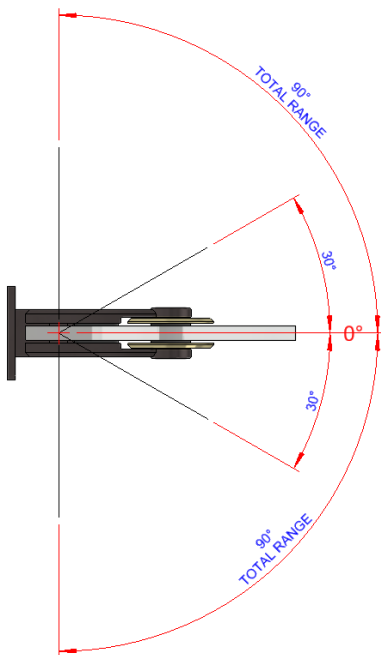

Material : Stainless Steel AISI 304

Weight : 2.5 kg

Finish : See Finish Options

Insignia Collection

Luxury Glass Door Hinges

DATA SHEET WG1139 Central Mount

Glass Door Hinge Wall-to-Glass Fixing, Central Mounted with Adjustable Closing Oriental#1, Wreath#1, Star#1 & Petal#3 Style Clamp Plates

Maximum Load Weights

Maximum Glass Door Widths

Recommended Hinge Spacing

Insignia Collection

Luxury Glass Door Hinges

DATA SHEET WG1139 Central Mount

Glass Door Hinge Wall-to-Glass Fixing, Central Mounted with Adjustable Closing Oriental#1, Wreath#1, Star#1 & Petal#3 Style Clamp Plates

STANDARD
APPLICATION
Wall-to-Glass Gap = 7mm

SHOWER DOOR
APPLICATION
Wall-to-Glass Gap = 4mm

Insignia Collection

Luxury Glass Door Hinges

DATA SHEET WG1139 Central Mount

Glass Door Hinge Wall-to-Glass Fixing, Central Mounted with Adjustable Closing
Oriental#1, Wreath#1, Star#1 & Petal#3 Style Clamp Plates

Automatic closing action from 30°
0° point closing adjustable

Insignia Collection

Luxury Glass Door Hinges

DATA SHEET WG1139 Central Mount

Glass Door Hinge Wall-to-Glass Fixing, Central Mounted with Adjustable Closing
 Oriental#1, Wreath#1, Star#1 & Petal#3 Style Clamp Plates