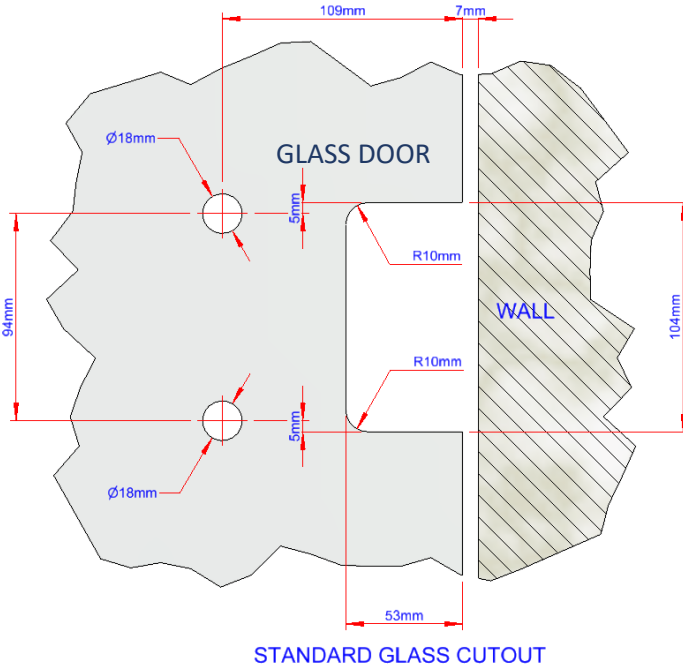

Material : Stainless Steel AISI 304

Weight : 2.5 kg

Finish : See Finish Options

Insignia Collection

Luxury Glass Door Hinges

DATA SHEET WG1139 Central Mount

Glass Door Hinge Wall-to-Glass Fixing, Central Mounted with Adjustable Closing Oriental#1, Wreath#1, Star#1 & Petal#3 Style Clamp Plates

Maximum Load Weights

Maximum Glass Door Widths

Recommended Hinge Spacing

Insignia Collection

Luxury Glass Door Hinges

DATA SHEET WG1139 Central Mount

Glass Door Hinge Wall-to-Glass Fixing, Central Mounted with Adjustable Closing Oriental#1, Wreath#1, Star#1 & Petal#3 Style Clamp Plates

STANDARD
APPLICATION
Wall-to-Glass Gap = 7mm

SHOWER DOOR
APPLICATION
Wall-to-Glass Gap = 4mm

Insignia Collection

Luxury Glass Door Hinges

DATA SHEET WG1139 Central Mount

Glass Door Hinge Wall-to-Glass Fixing, Central Mounted with Adjustable Closing
Oriental#1, Wreath#1, Star#1 & Petal#3 Style Clamp Plates

Automatic closing action from 30°
0° point closing adjustable

Insignia Collection

Luxury Glass Door Hinges

DATA SHEET WG1139 Central Mount

Glass Door Hinge Wall-to-Glass Fixing, Central Mounted with Adjustable Closing
 Oriental#1, Wreath#1, Star#1 & Petal#3 Style Clamp Plates