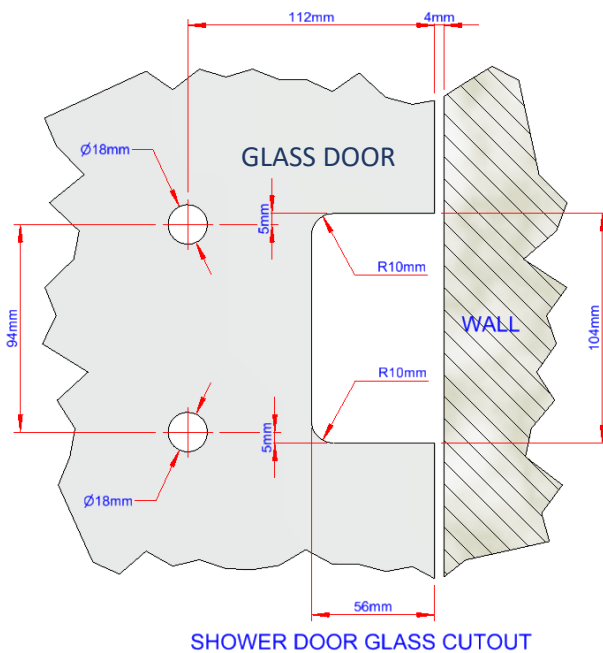

Material : Stainless Steel AISI 304

Weight : 2.5 kg

Finish : See Finish Options

Insignia Collection

Luxury Glass Door Hinges

DATA SHEET WG1139 Central Mount

Glass Door Hinge Wall-to-Glass Fixing, Central Mounted with Adjustable Closing Oriental#1, Wreath#1, Star#1 & Petal#3 Style Clamp Plates

Maximum Load Weights

Maximum Glass Door Widths

Recommended Hinge Spacing

Insignia Collection

Luxury Glass Door Hinges

DATA SHEET WG1139 Central Mount

Glass Door Hinge Wall-to-Glass Fixing, Central Mounted with Adjustable Closing Oriental#1, Wreath#1, Star#1 & Petal#3 Style Clamp Plates

STANDARD
APPLICATION
Wall-to-Glass Gap = 7mm

SHOWER DOOR
APPLICATION
Wall-to-Glass Gap = 4mm

Insignia Collection

Luxury Glass Door Hinges

DATA SHEET WG1139 Central Mount

Glass Door Hinge Wall-to-Glass Fixing, Central Mounted with Adjustable Closing
Oriental#1, Wreath#1, Star#1 & Petal#3 Style Clamp Plates

Automatic closing action from 30°
0° point closing adjustable

Insignia Collection

Luxury Glass Door Hinges

DATA SHEET WG1139 Central Mount

Glass Door Hinge Wall-to-Glass Fixing, Central Mounted with Adjustable Closing
 Oriental#1, Wreath#1, Star#1 & Petal#3 Style Clamp Plates