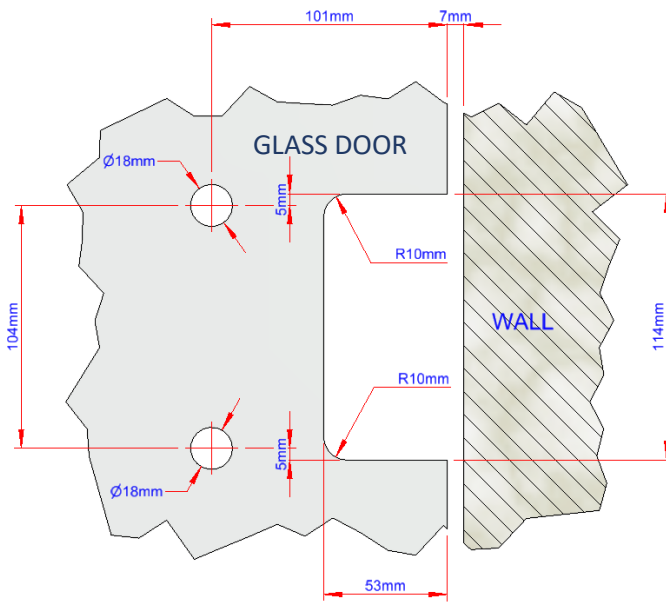

Insignia Collection

Luxury Glass Door Hinges
DATA SHEET WG1138 Flush Mount

Glass Door Hinge Wall-to-Glass Fixing, Flush Mounted with Adjustable Closing Arabian Style#1 Clamp Plates

Maximum Load Weights

Maximum Glass Door Widths

Recommended Hinge Spacing

Insignia Collection

Luxury Glass Door Hinges

DATA SHEET WG1138 Flush Mount

Glass Door Hinge Wall-to-Glass Fixing, Flush Mounted with Adjustable Closing Arabian Style#1 Clamp Plates

STANDARD GLASS CUTOUT

STANDARD
APPLICATION
Wall-to-Glass Gap = 7mm

SHOWER DOOR GLASS CUTOUT

SHOWER DOOR
APPLICATION
Wall-to-Glass Gap = 4mm

Insignia Collection

Luxury Glass Door Hinges

DATA SHEET WG1138 Flush Mount

Glass Door Hinge Wall-to-Glass Fixing, Flush Mounted with Adjustable Closing
Arabian Style#1 Clamp Plates

Automatic closing action from 30°
0° point closing adjustable

Insignia Collection

**Luxury Glass Door Hinges
DATA SHEET WG1138 Flush Mount**