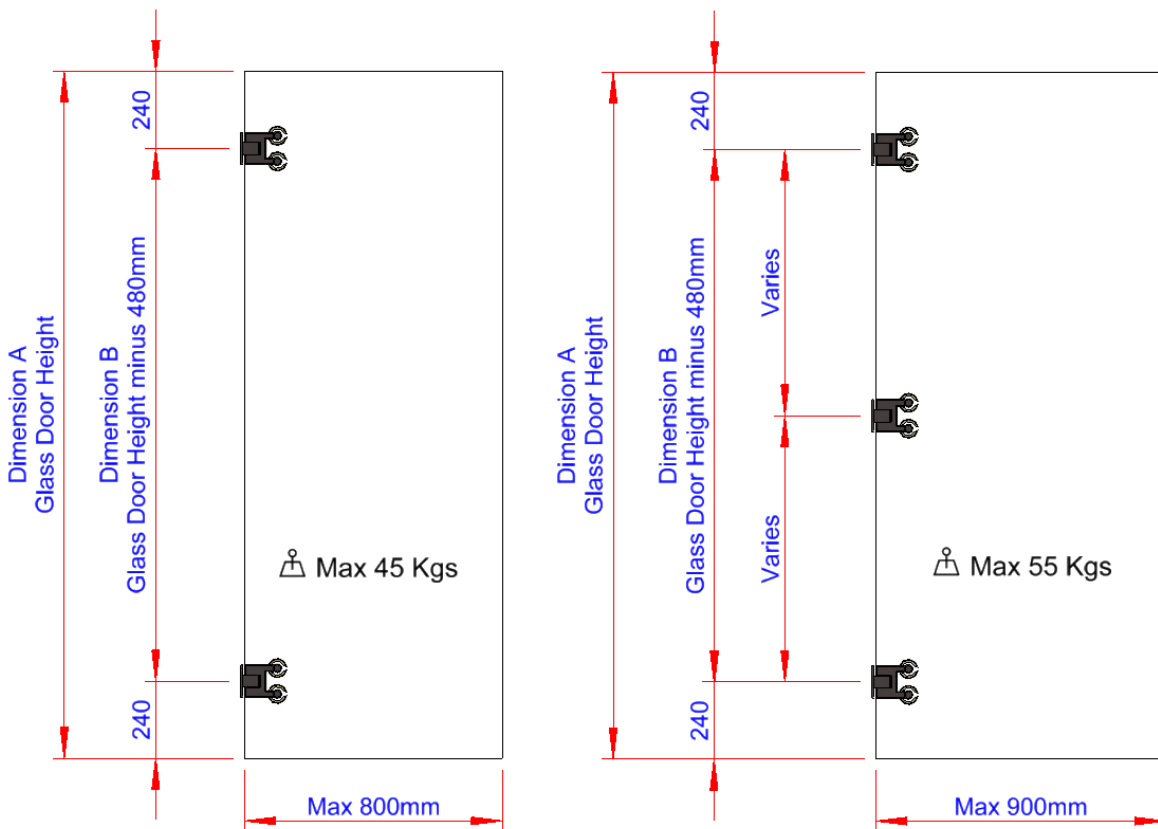

Insignia Collection

Luxury Glass Door Hinges
DATA SHEET WG1138 Flush Mount

Glass Door Hinge Wall-to-Glass Fixing, Flush Mounted with Adjustable Closing
Arabian Style#1 Clamp Plates

Material : Stainless Steel AISI 304
Weight : 2.8 kg
Finish : See Finish Options

Insignia Collection

Luxury Glass Door Hinges
DATA SHEET WG1138 Flush Mount

Glass Door Hinge Wall-to-Glass Fixing, Flush Mounted with Adjustable Closing Arabian Style#1 Clamp Plates

Maximum Load Weights

Maximum Glass Door Widths

Recommended Hinge Spacing

Insignia Collection

Luxury Glass Door Hinges

DATA SHEET WG1138 Flush Mount

Glass Door Hinge Wall-to-Glass Fixing, Flush Mounted with Adjustable Closing Arabian Style#1 Clamp Plates

STANDARD GLASS CUTOUT

STANDARD
APPLICATION
Wall-to-Glass Gap = 7mm

SHOWER DOOR GLASS CUTOUT

SHOWER DOOR
APPLICATION
Wall-to-Glass Gap = 4mm

Insignia Collection

Luxury Glass Door Hinges

DATA SHEET WG1138 Flush Mount