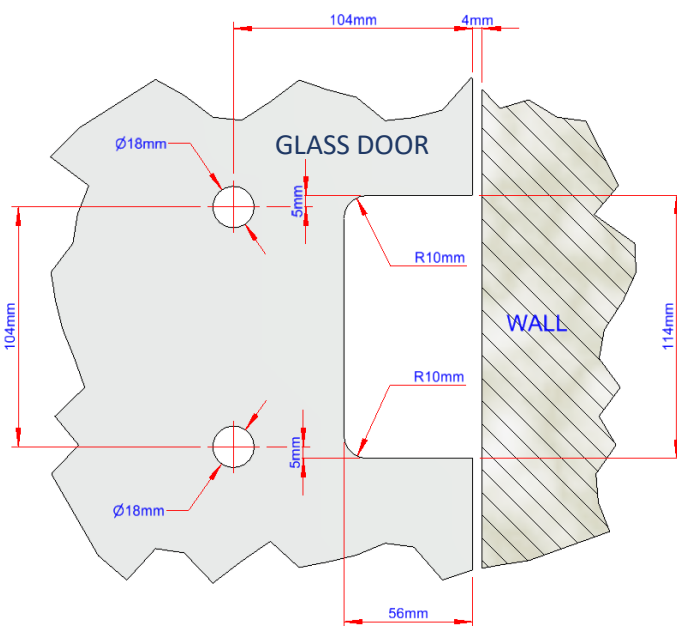

Insignia Collection

Luxury Glass Door Hinges
DATA SHEET WG1138 Flush Mount

Glass Door Hinge Wall-to-Glass Fixing, Flush Mounted with Adjustable Closing Arabian Style#1 Clamp Plates

Maximum Load Weights

Maximum Glass Door Widths

Recommended Hinge Spacing

Insignia Collection

Luxury Glass Door Hinges

DATA SHEET WG1138 Flush Mount

Glass Door Hinge Wall-to-Glass Fixing, Flush Mounted with Adjustable Closing Arabian Style#1 Clamp Plates

STANDARD GLASS CUTOUT

STANDARD
APPLICATION
Wall-to-Glass Gap = 7mm

SHOWER DOOR GLASS CUTOUT

SHOWER DOOR
APPLICATION
Wall-to-Glass Gap = 4mm

Insignia Collection

Luxury Glass Door Hinges

DATA SHEET WG1138 Flush Mount

Glass Door Hinge Wall-to-Glass Fixing, Flush Mounted with Adjustable Closing
Arabian Style#1 Clamp Plates

Automatic closing action from 30°
0° point closing adjustable

Insignia Collection

**Luxury Glass Door Hinges
DATA SHEET WG1138 Flush Mount**