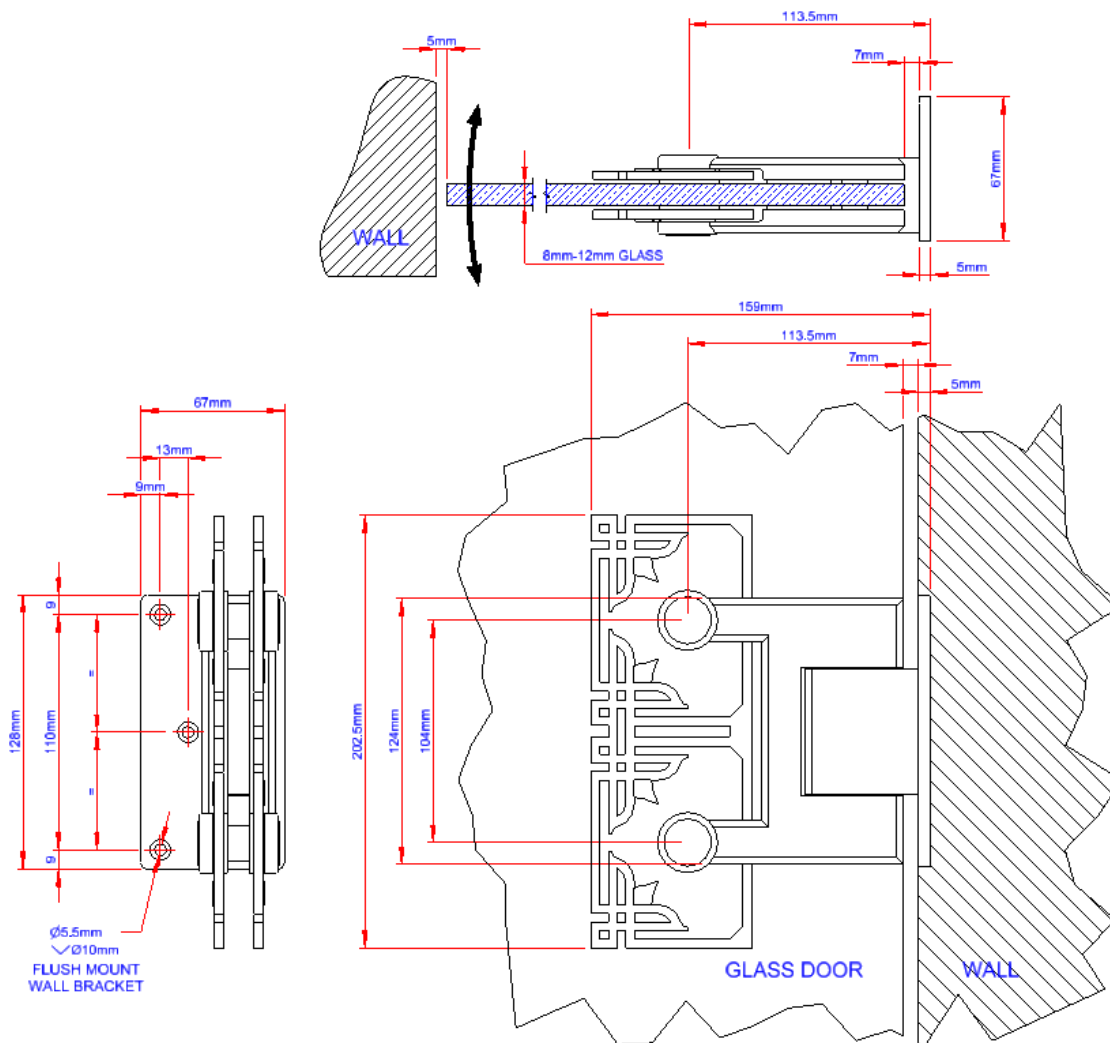

Insignia Collection

Luxury Glass Door Hinges
DATA SHEET WG1138 Flush Mount

Glass Door Hinge Wall-to-Glass Fixing, Flush Mounted with Adjustable Closing
Arabian Style#1 Clamp Plates

Material : Stainless Steel AISI 304
Weight : 2.8 kg
Finish : See Finish Options

Insignia Collection

Luxury Glass Door Hinges
DATA SHEET WG1138 Flush Mount

Glass Door Hinge Wall-to-Glass Fixing, Flush Mounted with Adjustable Closing Arabian Style#1 Clamp Plates

Maximum Load Weights

Maximum Glass Door Widths

Recommended Hinge Spacing

Insignia Collection

Luxury Glass Door Hinges

DATA SHEET WG1138 Flush Mount

Glass Door Hinge Wall-to-Glass Fixing, Flush Mounted with Adjustable Closing Arabian Style#1 Clamp Plates

STANDARD GLASS CUTOUT

STANDARD
APPLICATION
Wall-to-Glass Gap = 7mm

SHOWER DOOR GLASS CUTOUT

SHOWER DOOR
APPLICATION
Wall-to-Glass Gap = 4mm

Insignia Collection

Luxury Glass Door Hinges

DATA SHEET WG1138 Flush Mount