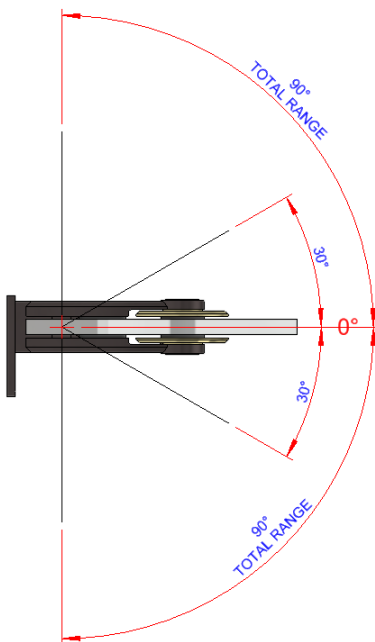

Insignia Collection

Luxury Glass Door Hinges
DATA SHEET WG1138 Flush Mount

Glass Door Hinge Wall-to-Glass Fixing, Flush Mounted with Adjustable Closing Arabian Style#1 Clamp Plates

Maximum Load Weights

Maximum Glass Door Widths

Recommended Hinge Spacing

Insignia Collection

Luxury Glass Door Hinges

DATA SHEET WG1138 Flush Mount

Glass Door Hinge Wall-to-Glass Fixing, Flush Mounted with Adjustable Closing Arabian Style#1 Clamp Plates

STANDARD GLASS CUTOUT

STANDARD
APPLICATION
Wall-to-Glass Gap = 7mm

SHOWER DOOR GLASS CUTOUT

SHOWER DOOR
APPLICATION
Wall-to-Glass Gap = 4mm

Insignia Collection

Luxury Glass Door Hinges

DATA SHEET WG1138 Flush Mount

Glass Door Hinge Wall-to-Glass Fixing, Flush Mounted with Adjustable Closing
Arabian Style#1 Clamp Plates

Automatic closing action from 30°
0° point closing adjustable

Insignia Collection

**Luxury Glass Door Hinges
DATA SHEET WG1138 Flush Mount**