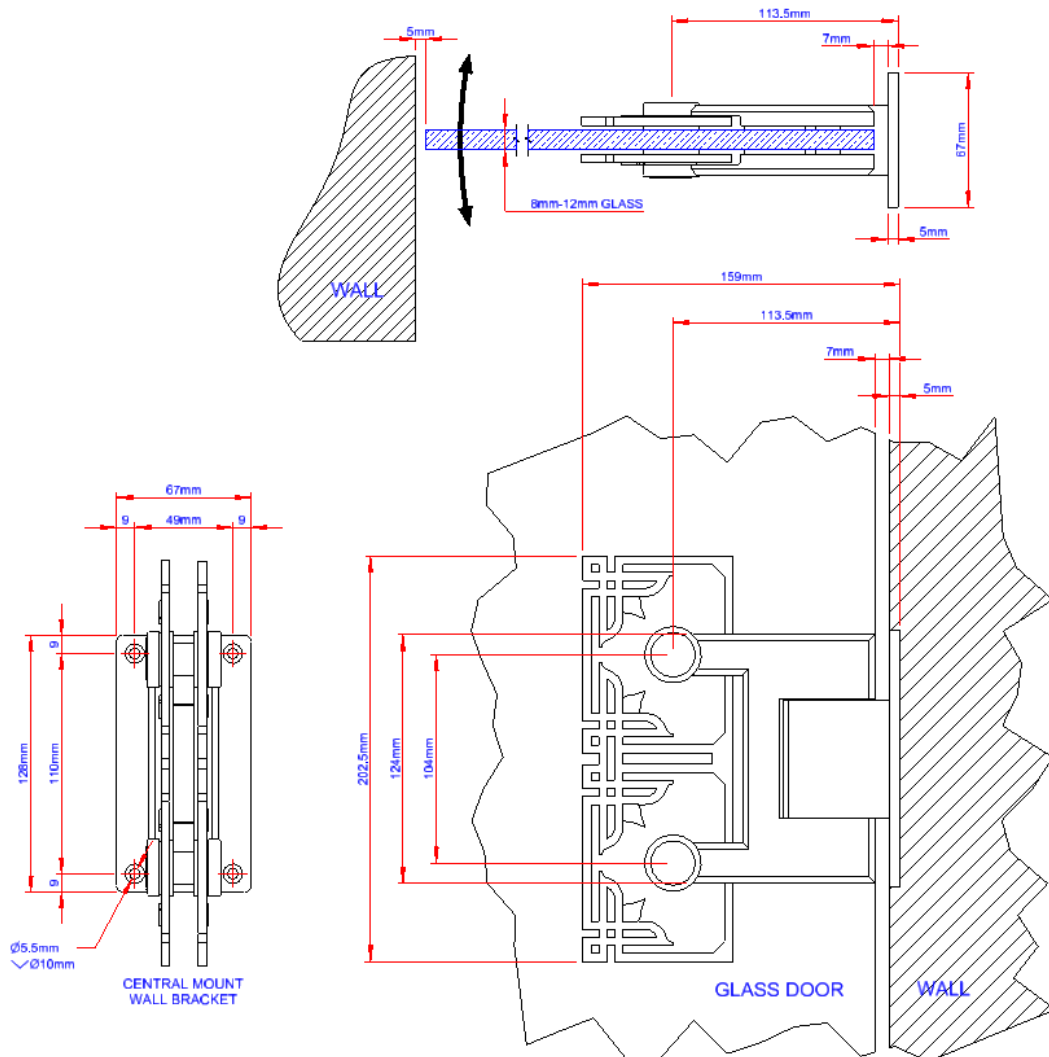

Insignia Collection

Luxury Glass Door Hinges

DATA SHEET WG1138 Central Mount

Glass Door Hinge Wall-to-Glass Fixing, Central Mounted with Adjustable Closing Arabian Style#1 Clamp Plates

Material : Stainless Steel AISI 304

Weight : 2.8 kg

Finish : See Finish Options

Insignia Collection

Luxury Glass Door Hinges

DATA SHEET WG1138 Central Mount

Glass Door Hinge Wall-to-Glass Fixing, Central Mounted with Adjustable Closing Arabian Style#1 Clamp Plates

Maximum Load Weights

Maximum Glass Door Widths

Recommended Hinge Spacing

Insignia Collection

Luxury Glass Door Hinges

DATA SHEET WG1138 Central Mount

Glass Door Hinge Wall-to-Glass Fixing, Central Mounted with Adjustable Closing Arabian Style#1 Clamp Plates

STANDARD GLASS CUTOUT

STANDARD
APPLICATION
Wall-to-Glass Gap = 7mm

SHOWER DOOR GLASS CUTOUT

SHOWER DOOR
APPLICATION
Wall-to-Glass Gap = 4mm

Insignia Collection

Luxury Glass Door Hinges

DATA SHEET WG1138 Central Mount