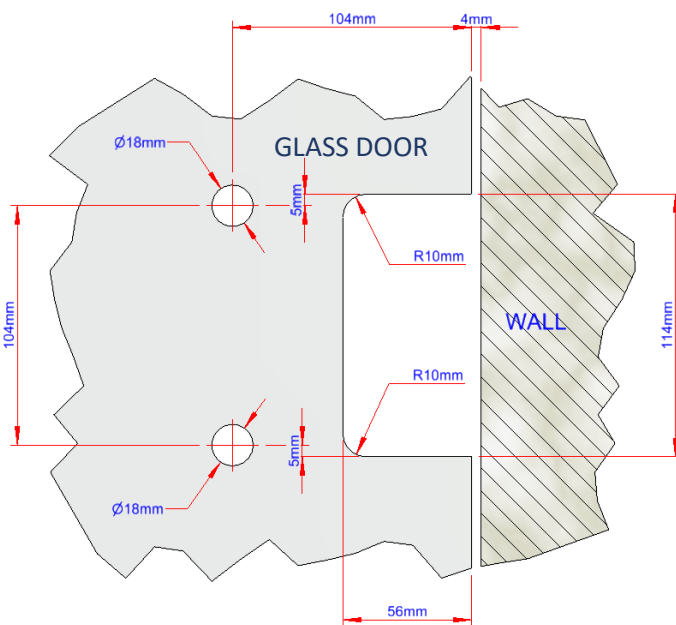

Insignia Collection

Luxury Glass Door Hinges

DATA SHEET WG1138 Central Mount

Glass Door Hinge Wall-to-Glass Fixing, Central Mounted with Adjustable Closing Arabian Style#1 Clamp Plates

Material : Stainless Steel AISI 304

Weight : 2.8 kg

Finish : See Finish Options

Insignia Collection

Luxury Glass Door Hinges

DATA SHEET WG1138 Central Mount

Glass Door Hinge Wall-to-Glass Fixing, Central Mounted with Adjustable Closing Arabian Style#1 Clamp Plates

Maximum Load Weights

Maximum Glass Door Widths

Recommended Hinge Spacing

Insignia Collection

Luxury Glass Door Hinges

DATA SHEET WG1138 Central Mount

Glass Door Hinge Wall-to-Glass Fixing, Central Mounted with Adjustable Closing Arabian Style#1 Clamp Plates

STANDARD GLASS CUTOUT

STANDARD
APPLICATION
Wall-to-Glass Gap = 7mm

SHOWER DOOR GLASS CUTOUT

SHOWER DOOR
APPLICATION
Wall-to-Glass Gap = 4mm

Insignia Collection

Luxury Glass Door Hinges

DATA SHEET WG1138 Central Mount