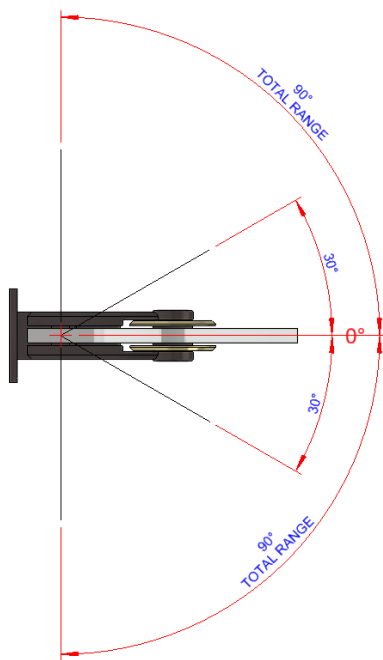

Weight : 2.8 kg

Finish : See Finish Options

Insignia Collection

Luxury Glass Door Hinges

DATA SHEET WG1138 Central Mount

Glass Door Hinge Wall-to-Glass Fixing, Central Mounted with Adjustable Closing Arabian Style#1 Clamp Plates

Maximum Load Weights

Maximum Glass Door Widths

Recommended Hinge Spacing

Insignia Collection

Luxury Glass Door Hinges

DATA SHEET WG1138 Central Mount

Glass Door Hinge Wall-to-Glass Fixing, Central Mounted with Adjustable Closing Arabian Style#1 Clamp Plates

STANDARD GLASS CUTOUT

STANDARD
APPLICATION
Wall-to-Glass Gap = 7mm

SHOWER DOOR GLASS CUTOUT

SHOWER DOOR
APPLICATION
Wall-to-Glass Gap = 4mm

Insignia Collection

Luxury Glass Door Hinges

DATA SHEET WG1138 Central Mount

Glass Door Hinge Wall-to-Glass Fixing, Central Mounted with Adjustable Closing
Arabian Style#1 Clamp Plates

Automatic closing action from 30°
0° point closing adjustable

Insignia Collection

Luxury Glass Door Hinges