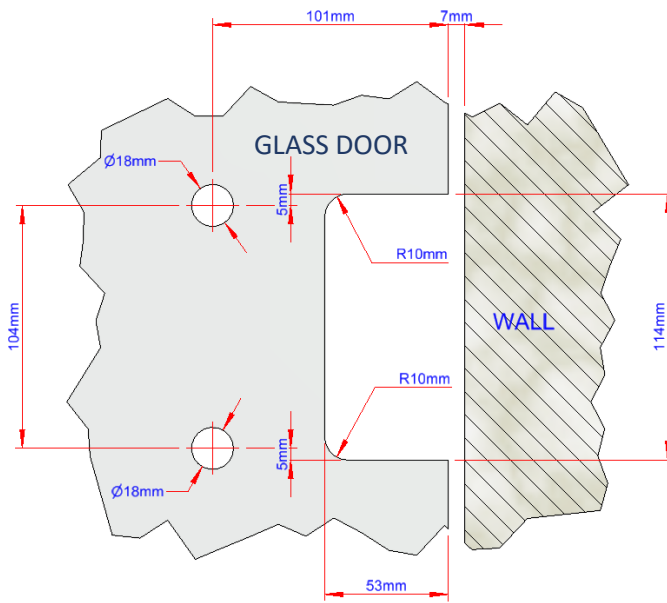

Weight : 2.8 kg

Finish : See Finish Options

Insignia Collection

Luxury Glass Door Hinges

DATA SHEET WG1138 Central Mount

Glass Door Hinge Wall-to-Glass Fixing, Central Mounted with Adjustable Closing Arabian Style#1 Clamp Plates

Maximum Load Weights

Maximum Glass Door Widths

Recommended Hinge Spacing

Insignia Collection

Luxury Glass Door Hinges

DATA SHEET WG1138 Central Mount

Glass Door Hinge Wall-to-Glass Fixing, Central Mounted with Adjustable Closing Arabian Style#1 Clamp Plates

STANDARD GLASS CUTOUT

STANDARD
APPLICATION
Wall-to-Glass Gap = 7mm

SHOWER DOOR GLASS CUTOUT

SHOWER DOOR
APPLICATION
Wall-to-Glass Gap = 4mm

Insignia Collection

Luxury Glass Door Hinges

DATA SHEET WG1138 Central Mount

Glass Door Hinge Wall-to-Glass Fixing, Central Mounted with Adjustable Closing
Arabian Style#1 Clamp Plates

Automatic closing action from 30°
0° point closing adjustable

Insignia Collection

Luxury Glass Door Hinges