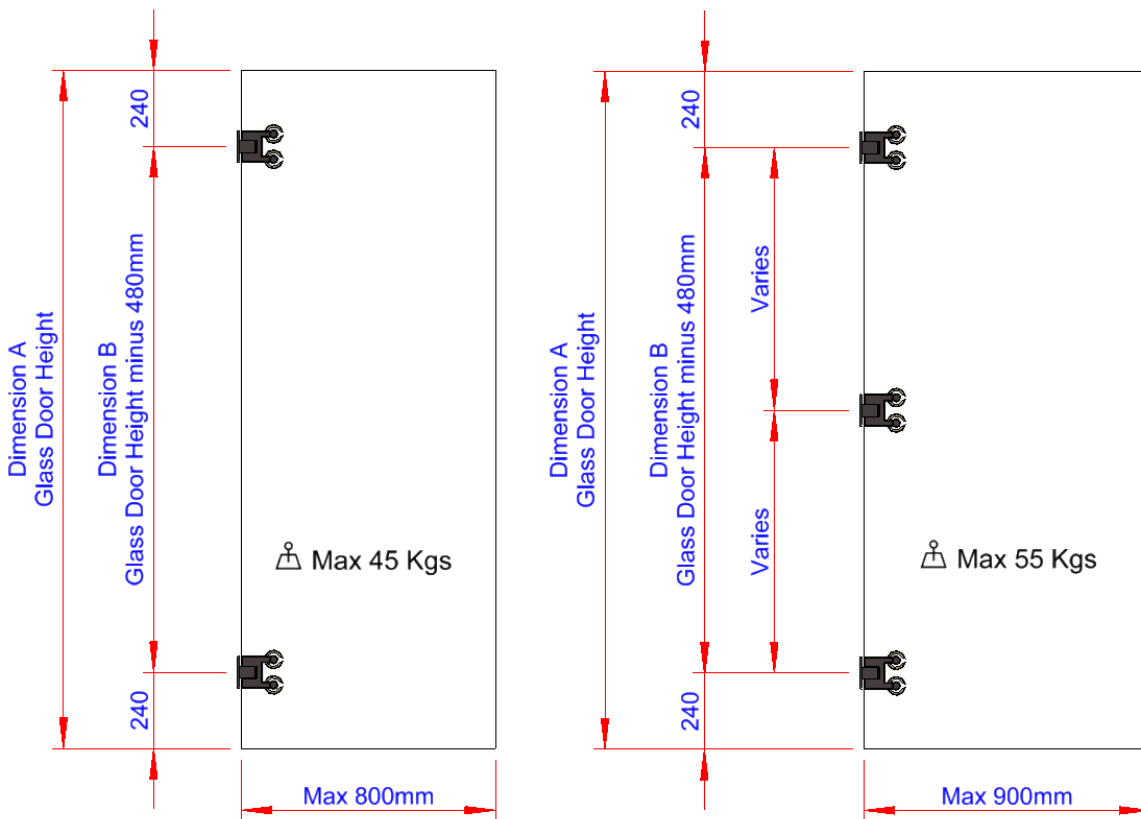

Insignia Collection

Luxury Glass Door Hinges

DATA SHEET WG1138 Central Mount

Glass Door Hinge Wall-to-Glass Fixing, Central Mounted with Adjustable Closing Arabian Style#1 Clamp Plates

Material : Stainless Steel AISI 304

Weight : 2.8 kg

Finish : See Finish Options

Insignia Collection

Luxury Glass Door Hinges

DATA SHEET WG1138 Central Mount

Glass Door Hinge Wall-to-Glass Fixing, Central Mounted with Adjustable Closing Arabian Style#1 Clamp Plates

Maximum Load Weights

Maximum Glass Door Widths

Recommended Hinge Spacing

Insignia Collection

Luxury Glass Door Hinges

DATA SHEET WG1138 Central Mount

Glass Door Hinge Wall-to-Glass Fixing, Central Mounted with Adjustable Closing Arabian Style#1 Clamp Plates

STANDARD GLASS CUTOUT

STANDARD
APPLICATION
Wall-to-Glass Gap = 7mm

SHOWER DOOR GLASS CUTOUT

SHOWER DOOR
APPLICATION
Wall-to-Glass Gap = 4mm

Insignia Collection

Luxury Glass Door Hinges

DATA SHEET WG1138 Central Mount