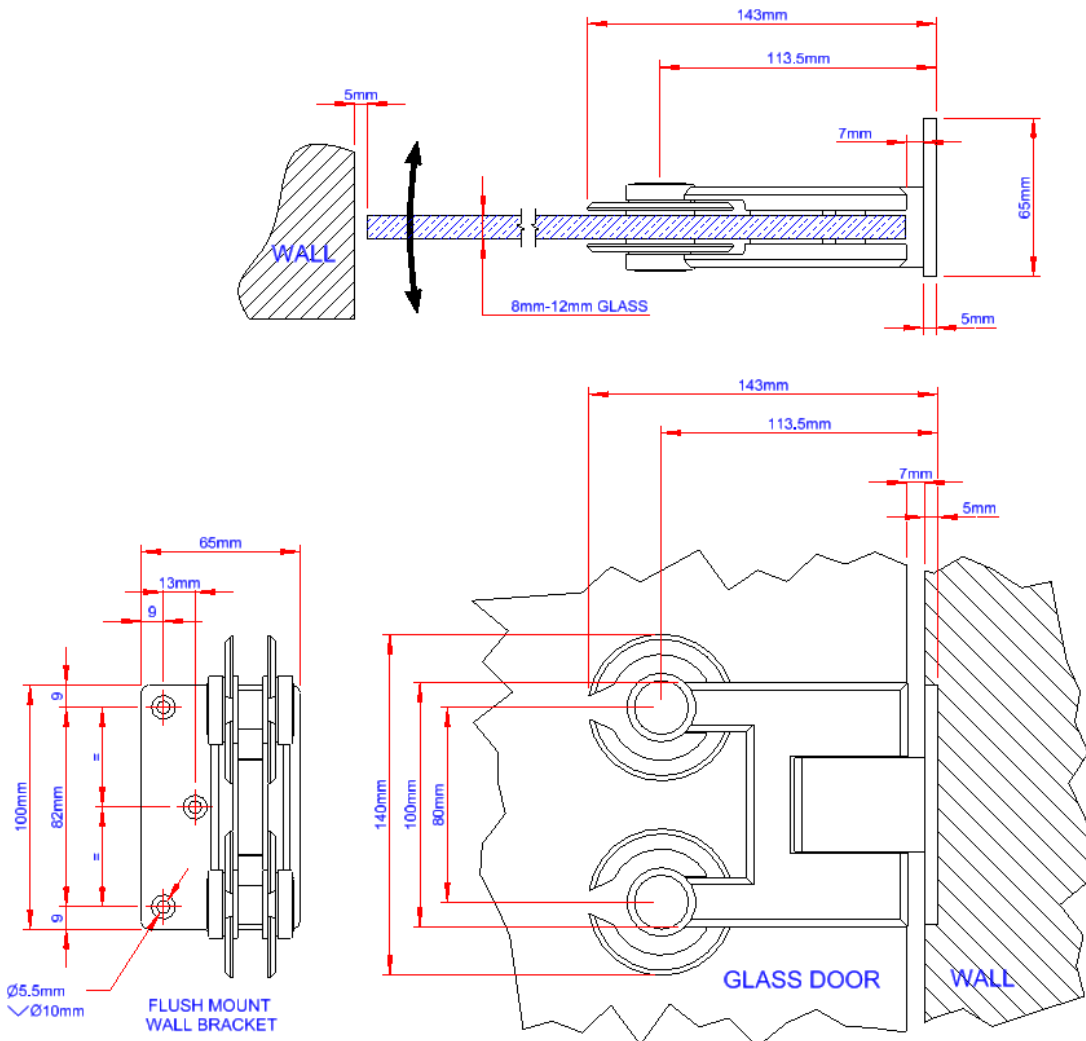

Insignia Collection

Luxury Glass Door Hinges

DATA SHEET WG1137 Flush Mount

Glass Door Hinge Wall-to-Glass Fixing, Flush Mounted with Adjustable Closing
Art Deco Style#1 Clamp Plates

Material : Stainless Steel AISI 304
Weight : 1.9 kg
Finish : See Finish Options

Insignia Collection

Luxury Glass Door Hinges

DATA SHEET WG1137 Flush Mount

Glass Door Hinge Wall-to-Glass Fixing, Flush Mounted with Adjustable Closing
Art Deco Style#1 Clamp Plates

Maximum Load Weights

Maximum Glass Door Widths

Recommended Hinge Spacing

Insignia Collection

Luxury Glass Door Hinges

DATA SHEET WG1137 Flush Mount

Glass Door Hinge Wall-to-Glass Fixing, Flush Mounted with Adjustable Closing
Art Deco Style#1 Clamp Plates

STANDARD GLASS CUTOUT

STANDARD
APPLICATION
Wall-to-Glass Gap = 7mm

SHOWER DOOR GLASS CUTOUT

SHOWER DOOR
APPLICATION
Wall-to-Glass Gap = 4mm

Insignia Collection

Luxury Glass Door Hinges

DATA SHEET WG1137 Flush Mount