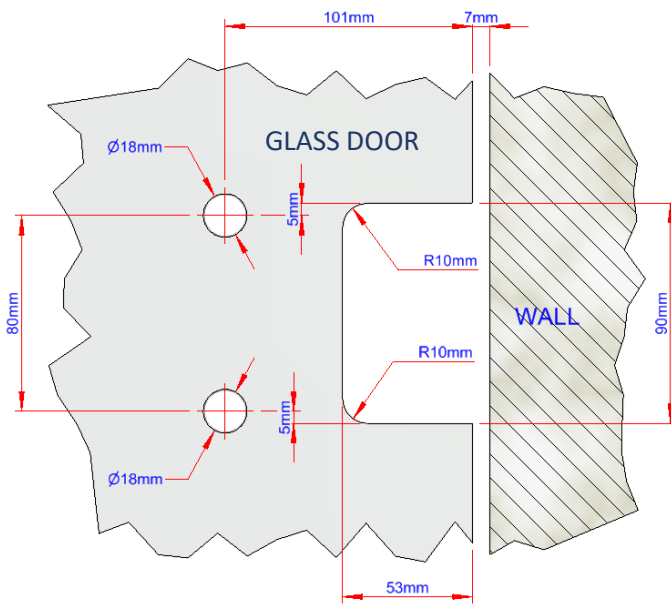

Insignia Collection

Luxury Glass Door Hinges

DATA SHEET WG1137 Flush Mount

Glass Door Hinge Wall-to-Glass Fixing, Flush Mounted with Adjustable Closing
Art Deco Style#1 Clamp Plates

Material : Stainless Steel AISI 304
Weight : 1.9 kg
Finish : See Finish Options

Insignia Collection

Luxury Glass Door Hinges

DATA SHEET WG1137 Flush Mount

Glass Door Hinge Wall-to-Glass Fixing, Flush Mounted with Adjustable Closing
Art Deco Style#1 Clamp Plates

Maximum Load Weights

Maximum Glass Door Widths

Recommended Hinge Spacing

Insignia Collection

Luxury Glass Door Hinges

DATA SHEET WG1137 Flush Mount

Glass Door Hinge Wall-to-Glass Fixing, Flush Mounted with Adjustable Closing
Art Deco Style#1 Clamp Plates

STANDARD GLASS CUTOUT

STANDARD
APPLICATION
Wall-to-Glass Gap = 7mm

SHOWER DOOR GLASS CUTOUT

SHOWER DOOR
APPLICATION
Wall-to-Glass Gap = 4mm

Insignia Collection

Luxury Glass Door Hinges

DATA SHEET WG1137 Flush Mount