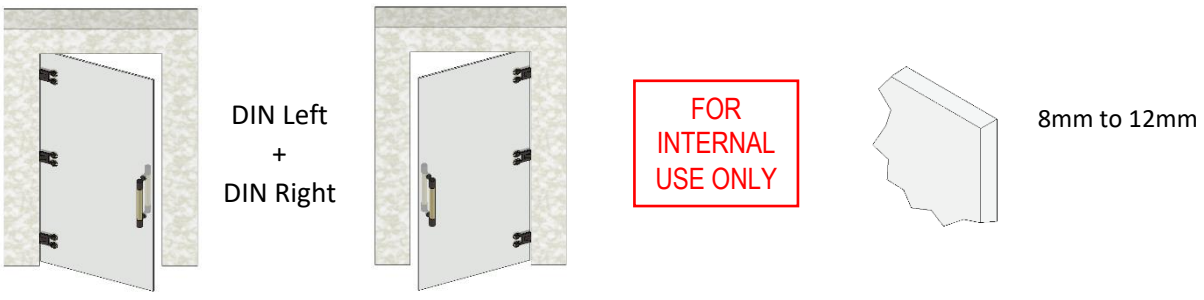

Insignia Collection

Luxury Glass Door Hinges

DATA SHEET WG1137 Flush Mount

Glass Door Hinge Wall-to-Glass Fixing, Flush Mounted with Adjustable Closing
Art Deco Style#1 Clamp Plates

Material : Stainless Steel AISI 304
Weight : 1.9 kg
Finish : See Finish Options

Insignia Collection

Luxury Glass Door Hinges

DATA SHEET WG1137 Flush Mount

Glass Door Hinge Wall-to-Glass Fixing, Flush Mounted with Adjustable Closing
Art Deco Style#1 Clamp Plates

Maximum Load Weights

Maximum Glass Door Widths

Recommended Hinge Spacing

Insignia Collection

Luxury Glass Door Hinges

DATA SHEET WG1137 Flush Mount

Glass Door Hinge Wall-to-Glass Fixing, Flush Mounted with Adjustable Closing
Art Deco Style#1 Clamp Plates

STANDARD GLASS CUTOUT

STANDARD
APPLICATION
Wall-to-Glass Gap = 7mm

SHOWER DOOR GLASS CUTOUT

SHOWER DOOR
APPLICATION
Wall-to-Glass Gap = 4mm

Insignia Collection

Luxury Glass Door Hinges

DATA SHEET WG1137 Flush Mount