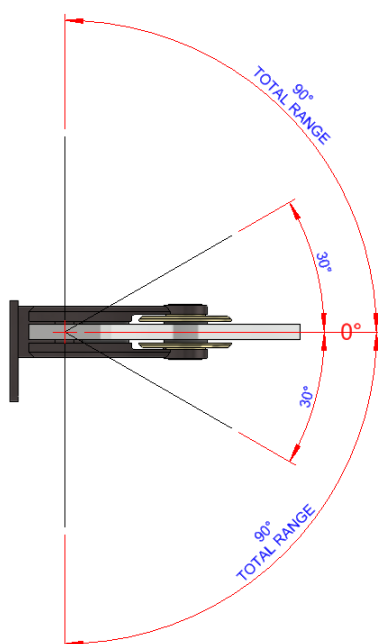

Insignia Collection

Luxury Glass Door Hinges

DATA SHEET WG1137 Flush Mount

Glass Door Hinge Wall-to-Glass Fixing, Flush Mounted with Adjustable Closing
Art Deco Style#1 Clamp Plates

Material : Stainless Steel AISI 304
Weight : 1.9 kg
Finish : See Finish Options

Recommended Hinge Spacing

Insignia Collection

Luxury Glass Door Hinges

DATA SHEET WG1137 Flush Mount

Glass Door Hinge Wall-to-Glass Fixing, Flush Mounted with Adjustable Closing
Art Deco Style#1 Clamp Plates

STANDARD GLASS CUTOUT

STANDARD
APPLICATION
Wall-to-Glass Gap = 7mm

SHOWER DOOR GLASS CUTOUT

SHOWER DOOR
APPLICATION
Wall-to-Glass Gap = 4mm

Insignia Collection

Luxury Glass Door Hinges

DATA SHEET WG1137 Flush Mount

Glass Door Hinge Wall-to-Glass Fixing, Flush Mounted with Adjustable Closing
Art Deco Style#1 Clamp Plates

Automatic closing action from 30°
0° point closing adjustable

Insignia Collection

Luxury Glass Door Hinges