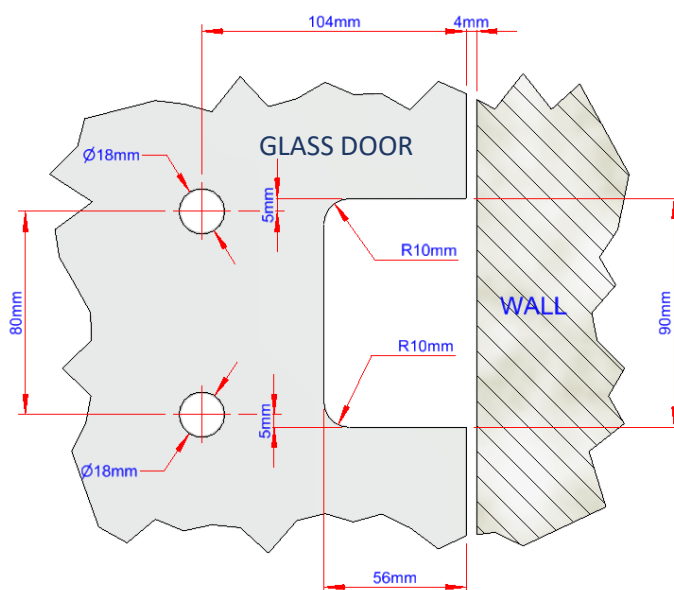

Insignia Collection

Luxury Glass Door Hinges

DATA SHEET WG1137 Flush Mount

Glass Door Hinge Wall-to-Glass Fixing, Flush Mounted with Adjustable Closing
Art Deco Style#1 Clamp Plates

Material : Stainless Steel AISI 304
Weight : 1.9 kg
Finish : See Finish Options

Insignia Collection

Luxury Glass Door Hinges

DATA SHEET WG1137 Flush Mount

Glass Door Hinge Wall-to-Glass Fixing, Flush Mounted with Adjustable Closing
Art Deco Style#1 Clamp Plates

Maximum Load Weights

Maximum Glass Door Widths

Recommended Hinge Spacing

Insignia Collection

Luxury Glass Door Hinges

DATA SHEET WG1137 Flush Mount

Glass Door Hinge Wall-to-Glass Fixing, Flush Mounted with Adjustable Closing
Art Deco Style#1 Clamp Plates

STANDARD GLASS CUTOUT

STANDARD
APPLICATION
Wall-to-Glass Gap = 7mm

SHOWER DOOR GLASS CUTOUT

SHOWER DOOR
APPLICATION
Wall-to-Glass Gap = 4mm

Insignia Collection

Luxury Glass Door Hinges

DATA SHEET WG1137 Flush Mount