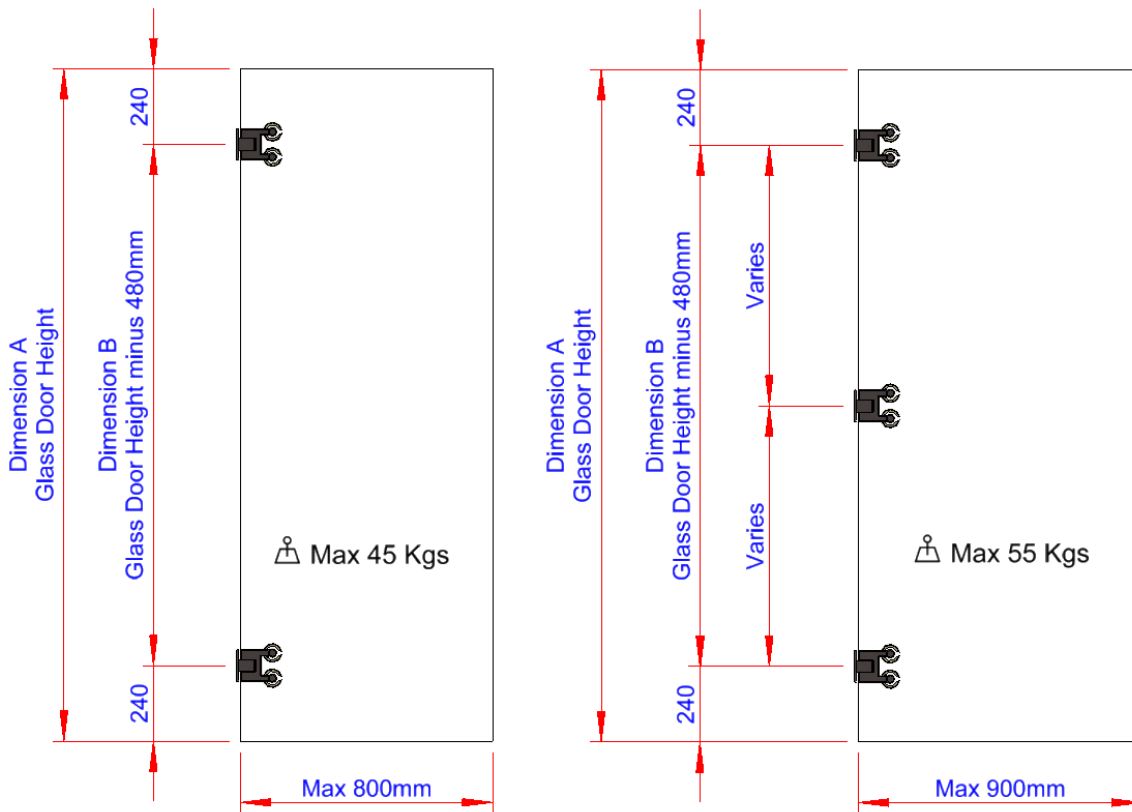

Insignia Collection

Luxury Glass Door Hinges

DATA SHEET WG1137 Flush Mount

Glass Door Hinge Wall-to-Glass Fixing, Flush Mounted with Adjustable Closing
Art Deco Style#1 Clamp Plates

Material : Stainless Steel AISI 304
Weight : 1.9 kg
Finish : See Finish Options

Insignia Collection

Luxury Glass Door Hinges

DATA SHEET WG1137 Flush Mount

Glass Door Hinge Wall-to-Glass Fixing, Flush Mounted with Adjustable Closing
Art Deco Style#1 Clamp Plates

Maximum Load Weights

Maximum Glass Door Widths

Recommended Hinge Spacing

Insignia Collection

Luxury Glass Door Hinges

DATA SHEET WG1137 Flush Mount

Glass Door Hinge Wall-to-Glass Fixing, Flush Mounted with Adjustable Closing
Art Deco Style#1 Clamp Plates

STANDARD GLASS CUTOUT

STANDARD
APPLICATION
Wall-to-Glass Gap = 7mm

SHOWER DOOR GLASS CUTOUT

SHOWER DOOR
APPLICATION
Wall-to-Glass Gap = 4mm

Insignia Collection

Luxury Glass Door Hinges

DATA SHEET WG1137 Flush Mount