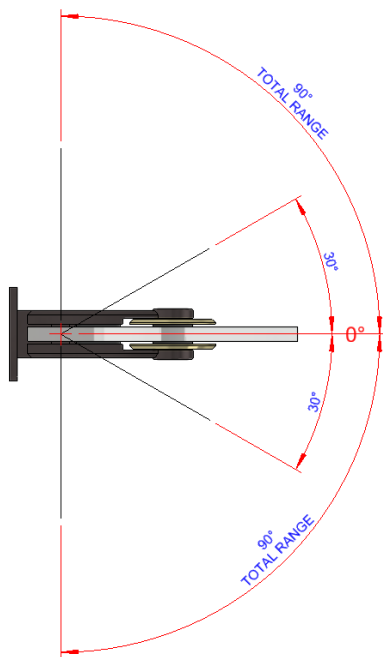

Insignia Collection

Luxury Glass Door Hinges

DATA SHEET WG1137 Central Mount

Glass Door Hinge Wall-to-Glass Fixing, Central Mounted with Adjustable Closing
Art Deco Style#1 Clamp Plates

Maximum Load Weights

Maximum Glass Door Widths

Recommended Hinge Spacing

Insignia Collection

Luxury Glass Door Hinges

DATA SHEET WG1137 Central Mount

Glass Door Hinge Wall-to-Glass Fixing, Central Mounted with Adjustable Closing
Art Deco Style#1 Clamp Plates

STANDARD GLASS CUTOUT

STANDARD
APPLICATION
Wall-to-Glass Gap = 7mm

SHOWER DOOR GLASS CUTOUT

SHOWER DOOR
APPLICATION
Wall-to-Glass Gap = 4mm

Insignia Collection

Luxury Glass Door Hinges

DATA SHEET WG1137 Central Mount

Glass Door Hinge Wall-to-Glass Fixing, Central Mounted with Adjustable Closing
Art Deco Style#1 Clamp Plates

Automatic closing action from 30°
0° point closing adjustable

Insignia Collection

Luxury Glass Door Hinges