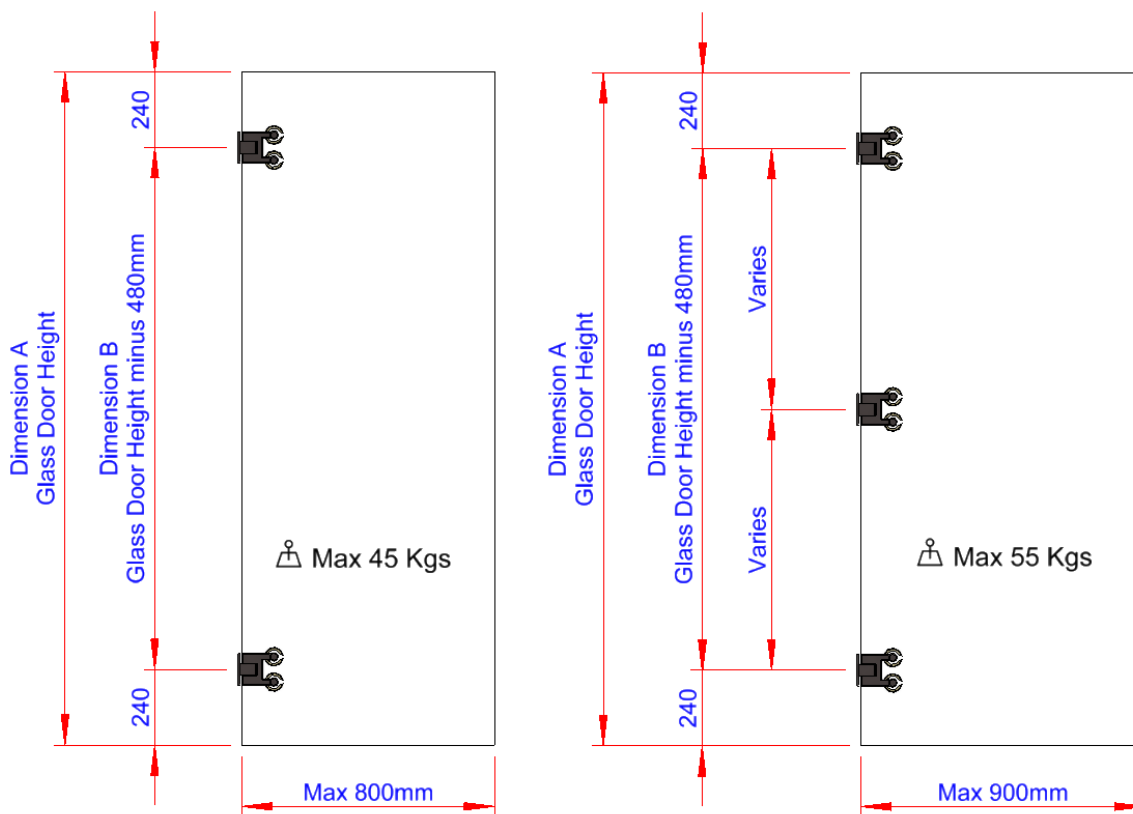

Insignia Collection

Luxury Glass Door Hinges

DATA SHEET WG1137 Central Mount

Glass Door Hinge Wall-to-Glass Fixing, Central Mounted with Adjustable Closing
Art Deco Style#1 Clamp Plates

Maximum Load Weights

Maximum Glass Door Widths

Recommended Hinge Spacing

Insignia Collection

Luxury Glass Door Hinges

DATA SHEET WG1137 Central Mount

Glass Door Hinge Wall-to-Glass Fixing, Central Mounted with Adjustable Closing
Art Deco Style#1 Clamp Plates

STANDARD GLASS CUTOUT

STANDARD
APPLICATION
Wall-to-Glass Gap = 7mm

SHOWER DOOR GLASS CUTOUT

SHOWER DOOR
APPLICATION
Wall-to-Glass Gap = 4mm

Insignia Collection

Luxury Glass Door Hinges

DATA SHEET WG1137 Central Mount