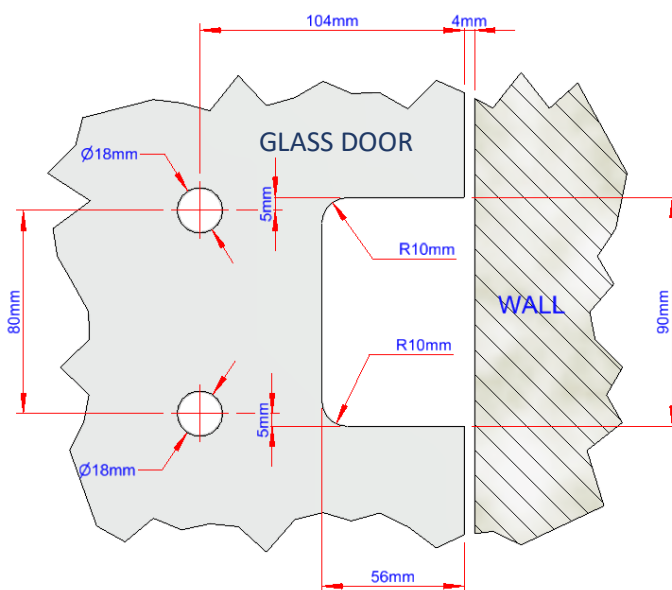

Insignia Collection

Luxury Glass Door Hinges

DATA SHEET WG1137 Central Mount

Glass Door Hinge Wall-to-Glass Fixing, Central Mounted with Adjustable Closing
Art Deco Style#1 Clamp Plates

Maximum Load Weights

Maximum Glass Door Widths

Recommended Hinge Spacing

Insignia Collection

Luxury Glass Door Hinges

DATA SHEET WG1137 Central Mount

Glass Door Hinge Wall-to-Glass Fixing, Central Mounted with Adjustable Closing
Art Deco Style#1 Clamp Plates

STANDARD GLASS CUTOUT

STANDARD
APPLICATION
Wall-to-Glass Gap = 7mm

SHOWER DOOR GLASS CUTOUT

SHOWER DOOR
APPLICATION
Wall-to-Glass Gap = 4mm

Insignia Collection

Luxury Glass Door Hinges

DATA SHEET WG1137 Central Mount

Glass Door Hinge Wall-to-Glass Fixing, Central Mounted with Adjustable Closing
Art Deco Style#1 Clamp Plates

Automatic closing action from 30°
0° point closing adjustable

Insignia Collection

Luxury Glass Door Hinges