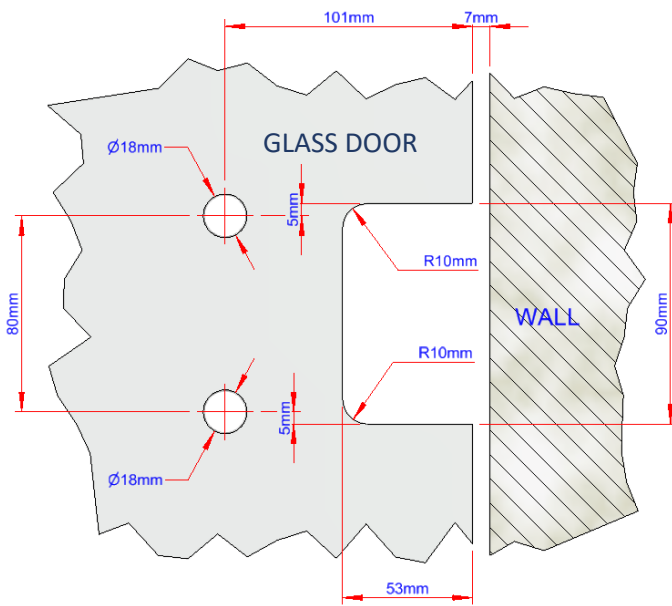

Insignia Collection

Luxury Glass Door Hinges

DATA SHEET WG1137 Central Mount

Glass Door Hinge Wall-to-Glass Fixing, Central Mounted with Adjustable Closing
Art Deco Style#1 Clamp Plates

Maximum Load Weights

Maximum Glass Door Widths

Recommended Hinge Spacing

Insignia Collection

Luxury Glass Door Hinges

DATA SHEET WG1137 Central Mount

Glass Door Hinge Wall-to-Glass Fixing, Central Mounted with Adjustable Closing
Art Deco Style#1 Clamp Plates

STANDARD GLASS CUTOUT

STANDARD
APPLICATION
Wall-to-Glass Gap = 7mm

SHOWER DOOR GLASS CUTOUT

SHOWER DOOR
APPLICATION
Wall-to-Glass Gap = 4mm

Insignia Collection

Luxury Glass Door Hinges

DATA SHEET WG1137 Central Mount

Glass Door Hinge Wall-to-Glass Fixing, Central Mounted with Adjustable Closing
Art Deco Style#1 Clamp Plates

Automatic closing action from 30°
0° point closing adjustable

Insignia Collection

Luxury Glass Door Hinges