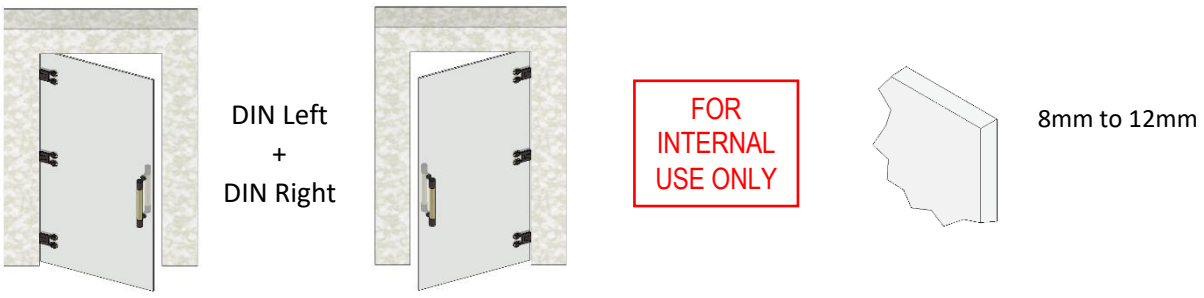

Insignia Collection

Luxury Glass Door Hinges

DATA SHEET WG1137 Central Mount

Glass Door Hinge Wall-to-Glass Fixing, Central Mounted with Adjustable Closing
Art Deco Style#1 Clamp Plates

Maximum Load Weights

Maximum Glass Door Widths

Recommended Hinge Spacing

Insignia Collection

Luxury Glass Door Hinges

DATA SHEET WG1137 Central Mount

Glass Door Hinge Wall-to-Glass Fixing, Central Mounted with Adjustable Closing
Art Deco Style#1 Clamp Plates

STANDARD GLASS CUTOUT

STANDARD
APPLICATION
Wall-to-Glass Gap = 7mm

SHOWER DOOR GLASS CUTOUT

SHOWER DOOR
APPLICATION
Wall-to-Glass Gap = 4mm

Insignia Collection

Luxury Glass Door Hinges

DATA SHEET WG1137 Central Mount

Glass Door Hinge Wall-to-Glass Fixing, Central Mounted with Adjustable Closing
Art Deco Style#1 Clamp Plates

Automatic closing action from 30°
0° point closing adjustable

Insignia Collection

Luxury Glass Door Hinges